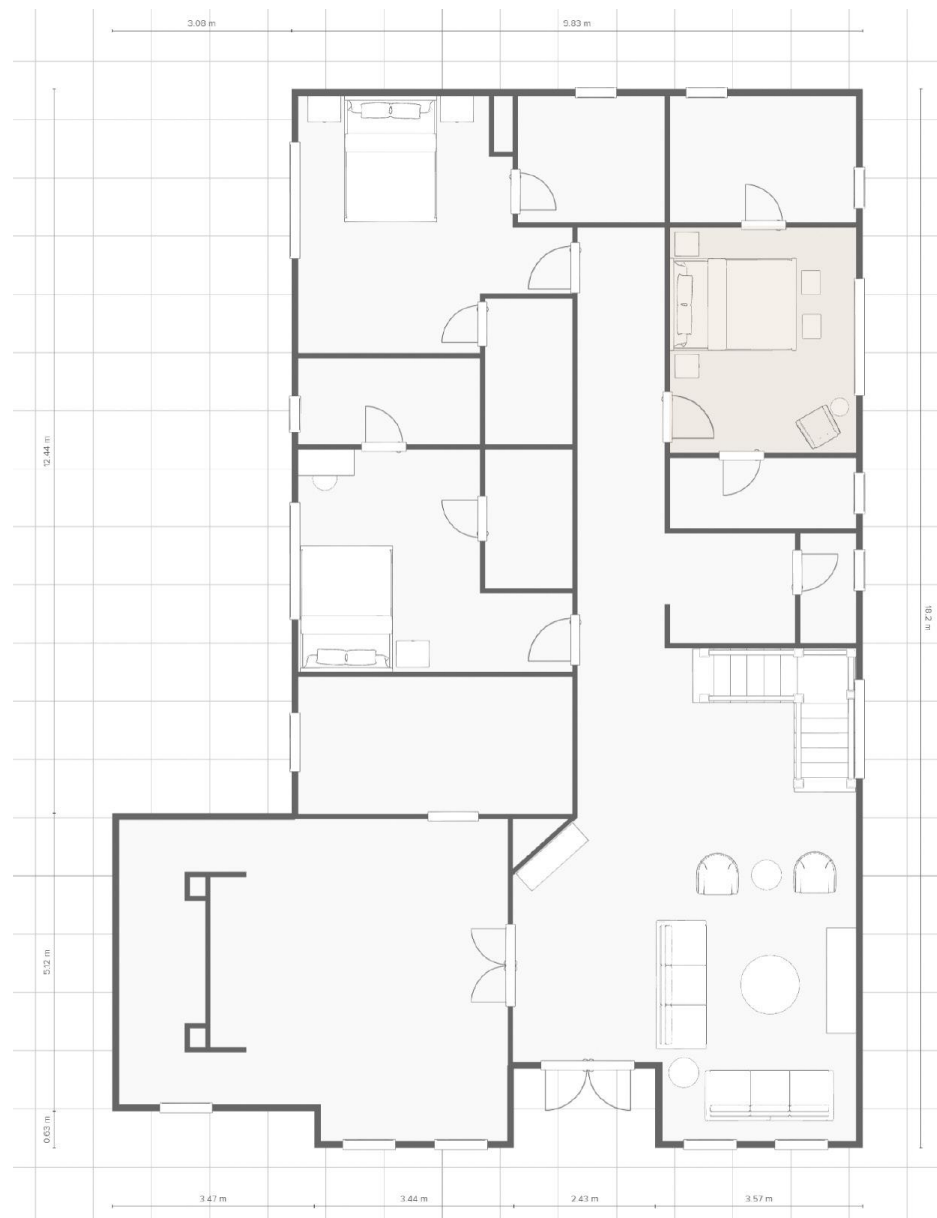

THE
LUXE
LIVING

54 Orchard St Glen Waverley

DESIGN PROPOSAL

Where Beauty Meets Functions.

THE LUXE DESIGN CONCEPT

ENTRY / FORMAL LOUNGE

ENTRY / FORMAL LOUNGE

FAMILY LOUNGE

YOUNGEST SON'S BEDROOM

YOUNGEST SON'S BEDROOM

DAUGHTERS BEDROOM

DAUGHTERS BEDROOM

ELDEST SON'S ROOM

ELDEST SON'S ROOM

THANK YOU

185 Cheltenham Rd, Keysborough 