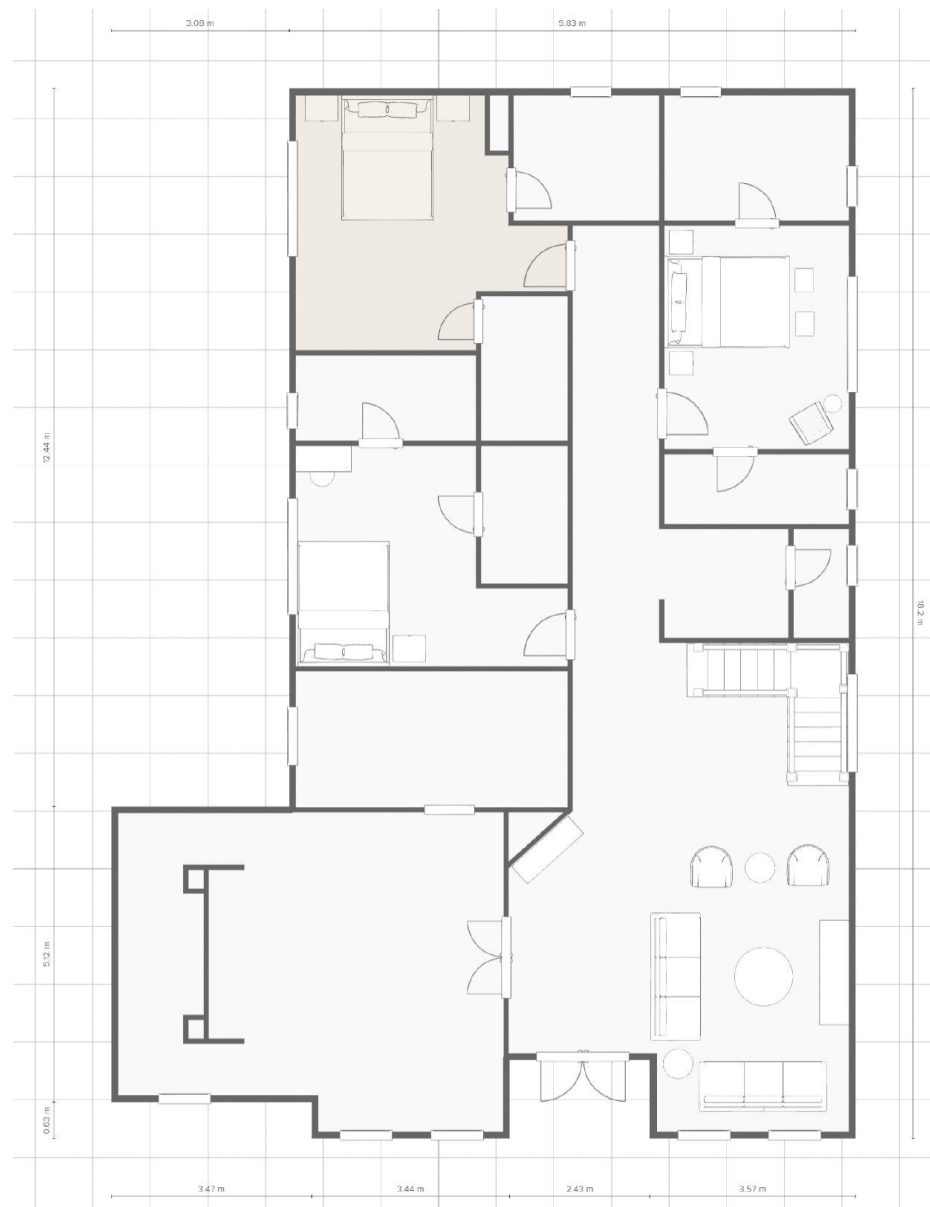

THE
LUXE
LIVING

54 Orchard St Glen Waverley

DESIGN PROPOSAL

Where Beauty Meets Functions.

THE LUXE DESIGN CONCEPT

ENTRY / FORMAL LOUNGE

ENTRY / FORMAL LOUNGE

FAMILY LOUNGE

YOUNGEST SON'S BEDROOM

YOUNGEST SON'S BEDROOM

DAUGHTERS BEDROOM

DAUGHTERS BEDROOM

ELDEST SON'S ROOM

ELDEST SON'S ROOM

THANK YOU

185 Cheltenham Rd, Keysborough 