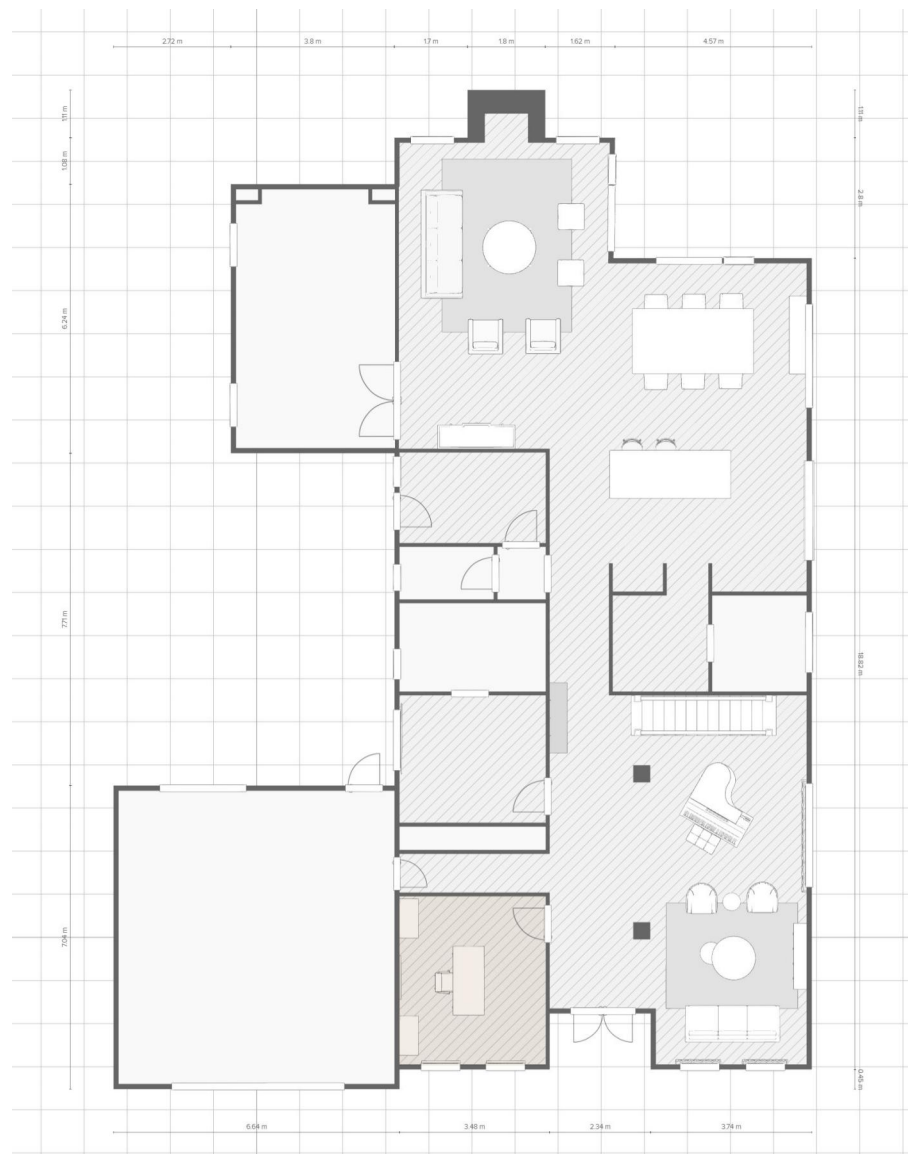

THE
LUXE
LIVING

54 Orchard St Glen Waverley

DESIGN PROPOSAL

Where Beauty Meets Functions.

THE LUXE DESIGN CONCEPT

ENTRY / FORMAL LOUNGE

ENTRY / FORMAL LOUNGE

FAMILY LOUNGE

YOUNGEST SON'S BEDROOM

YOUNGEST SON'S BEDROOM

DAUGHTERS BEDROOM

DAUGHTERS BEDROOM

ELDEST SON'S ROOM

ELDEST SON'S ROOM

THANK YOU

185 Cheltenham Rd, Keysborough 