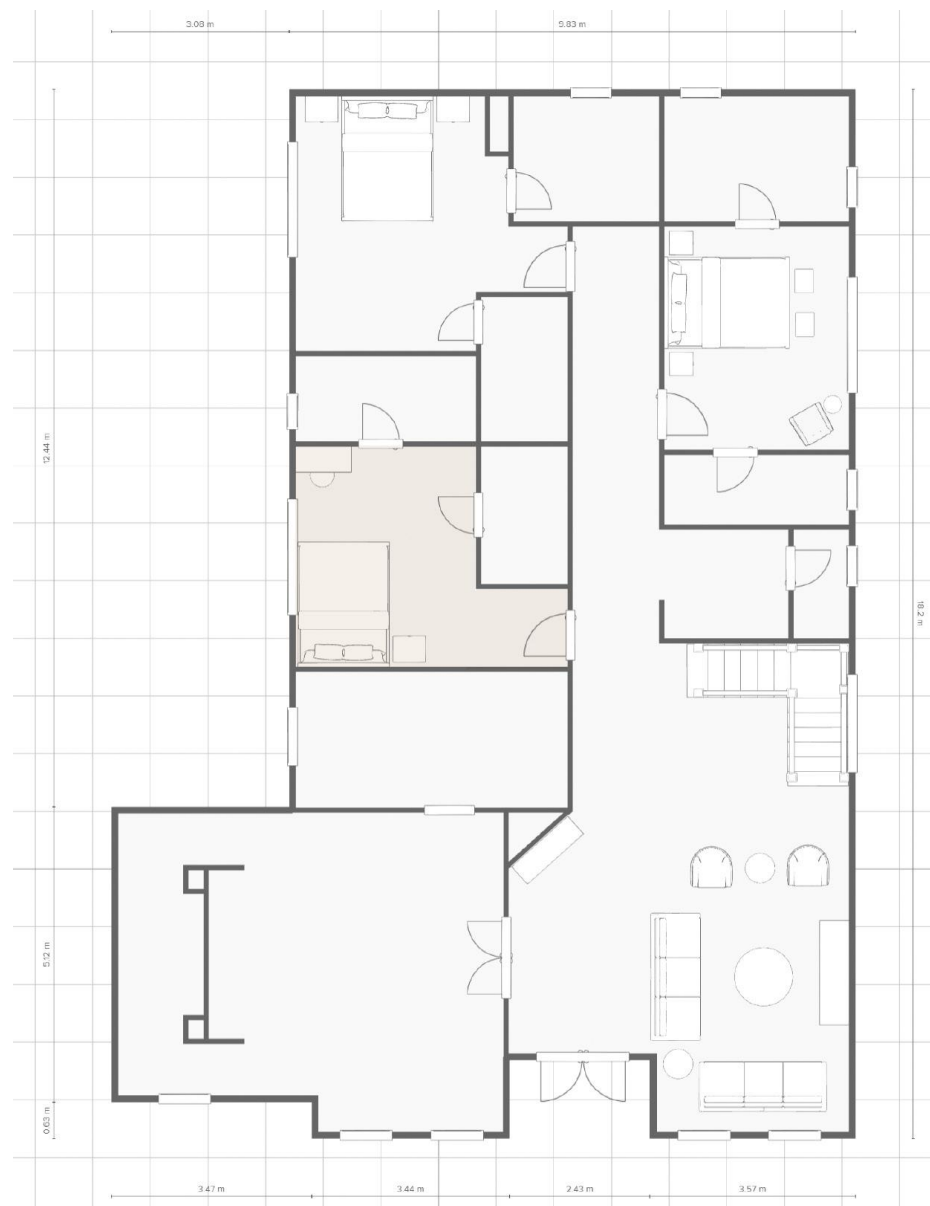

THE
LUXE
LIVING

54 Orchard St Glen Waverley

DESIGN PROPOSAL

Where Beauty Meets Functions.

THE LUXE DESIGN CONCEPT

ENTRY / FORMAL LOUNGE

ENTRY / FORMAL LOUNGE

FAMILY LOUNGE

YOUNGEST SON'S BEDROOM

YOUNGEST SON'S BEDROOM

DAUGHTERS BEDROOM

DAUGHTERS BEDROOM

ELDEST SON'S ROOM

ELDEST SON'S ROOM

THANK YOU

185 Cheltenham Rd, Keysborough 