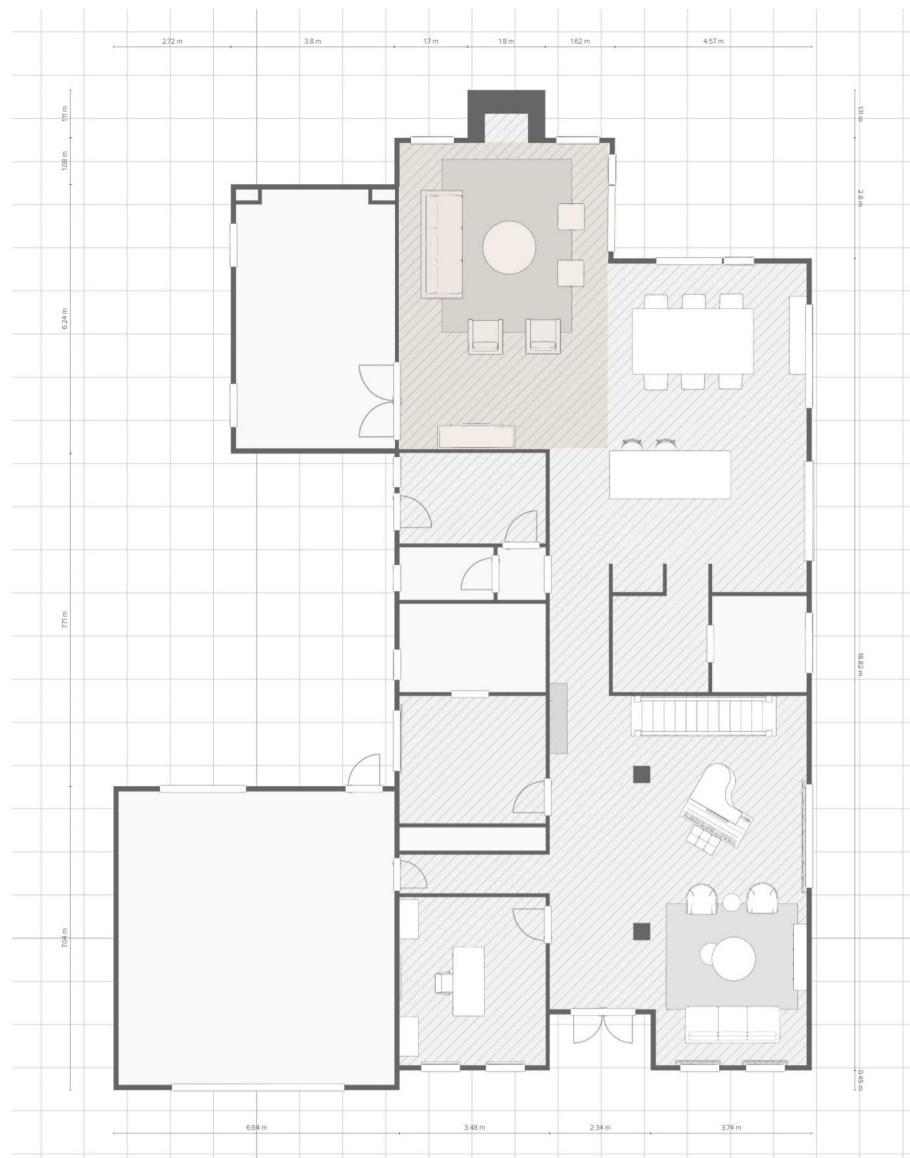

THE
LUXE
LIVING

54 Orchard St Glen Waverley

DESIGN PROPOSAL

Where Beauty Meets Functions.

THE LUXE DESIGN CONCEPT

ENTRY / FORMAL LOUNGE

ENTRY / FORMAL LOUNGE

FAMILY LOUNGE

YOUNGEST SON'S BEDROOM

YOUNGEST SON'S BEDROOM

DAUGHTERS BEDROOM

DAUGHTERS BEDROOM

ELDEST SON'S ROOM

ELDEST SON'S ROOM

THANK YOU

185 Cheltenham Rd, Keysborough 