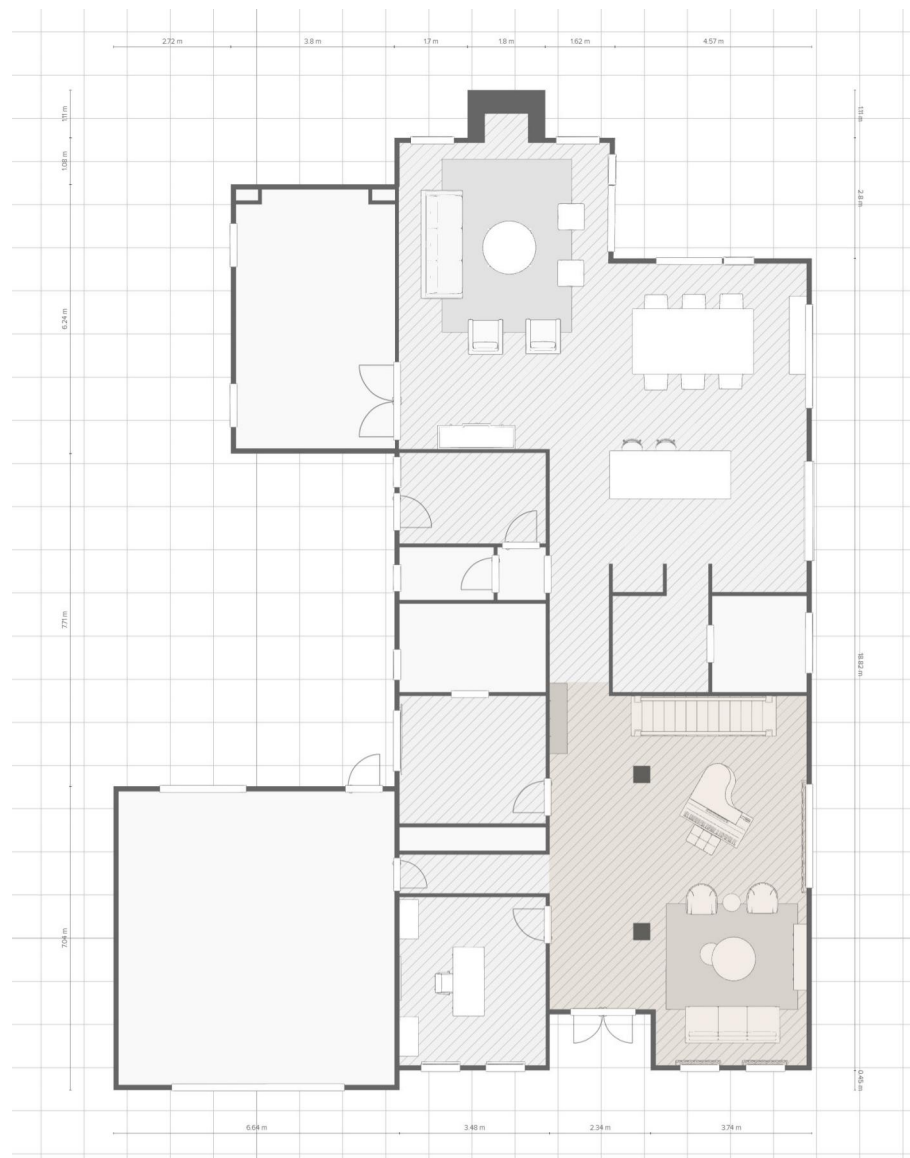

THE
LUXE
LIVING

54 Orchard St Glen Waverley

DESIGN PROPOSAL

Where Beauty Meets Functions.

THE LUXE DESIGN CONCEPT

ENTRY / FORMAL LOUNGE

ENTRY / FORMAL LOUNGE

FAMILY LOUNGE

YOUNGEST SON'S BEDROOM

YOUNGEST SON'S BEDROOM

DAUGHTERS BEDROOM

DAUGHTERS BEDROOM

ELDEST SON'S ROOM

ELDEST SON'S ROOM

THANK YOU

185 Cheltenham Rd, Keysborough 