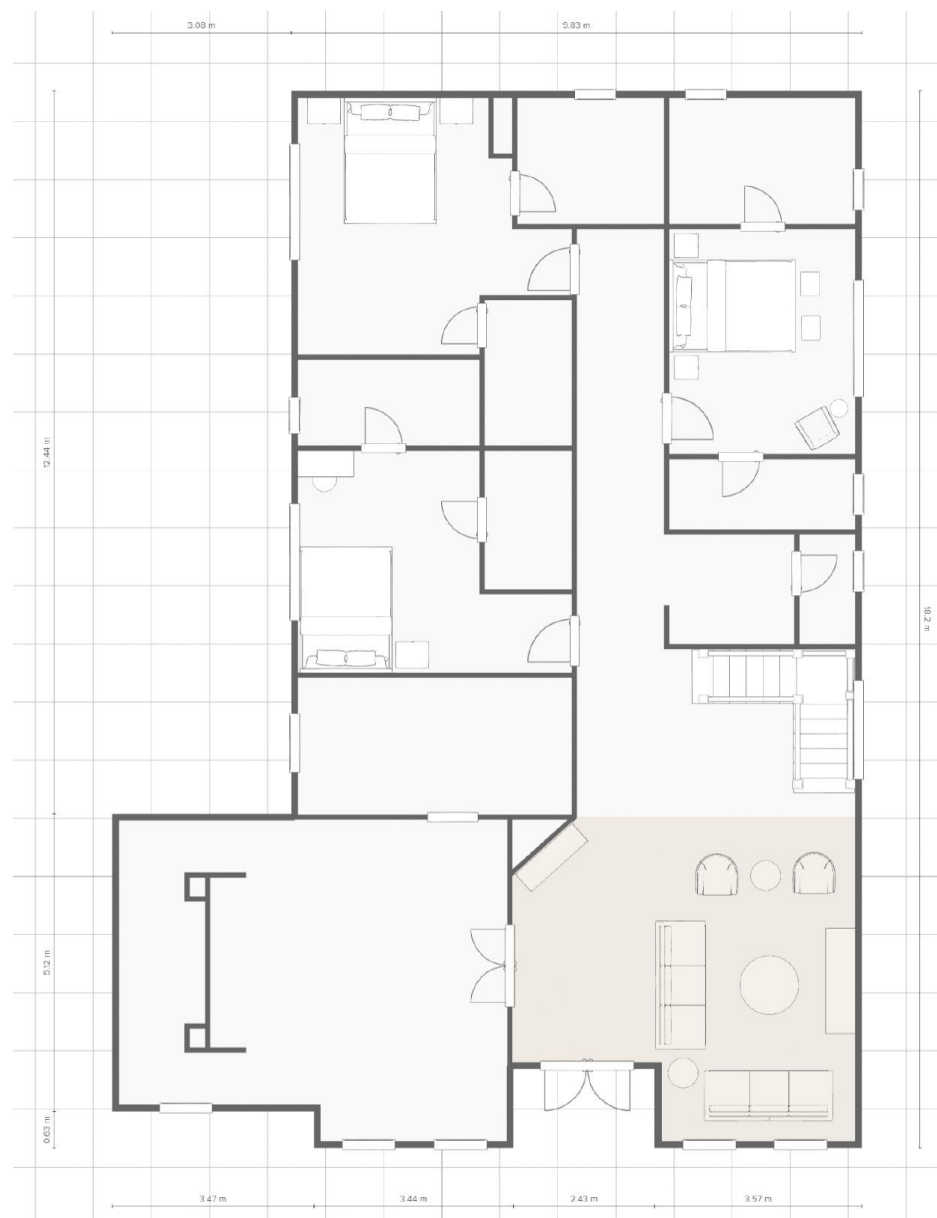

THE
LUXE
LIVING

54 Orchard St Glen Waverley

DESIGN PROPOSAL

Where Beauty Meets Functions.

THE LUXE DESIGN CONCEPT

ENTRY / FORMAL LOUNGE

ENTRY / FORMAL LOUNGE

FAMILY LOUNGE

YOUNGEST SON'S BEDROOM

YOUNGEST SON'S BEDROOM

DAUGHTERS BEDROOM

DAUGHTERS BEDROOM

ELDEST SON'S ROOM

ELDEST SON'S ROOM

THANK YOU

185 Cheltenham Rd, Keysborough 