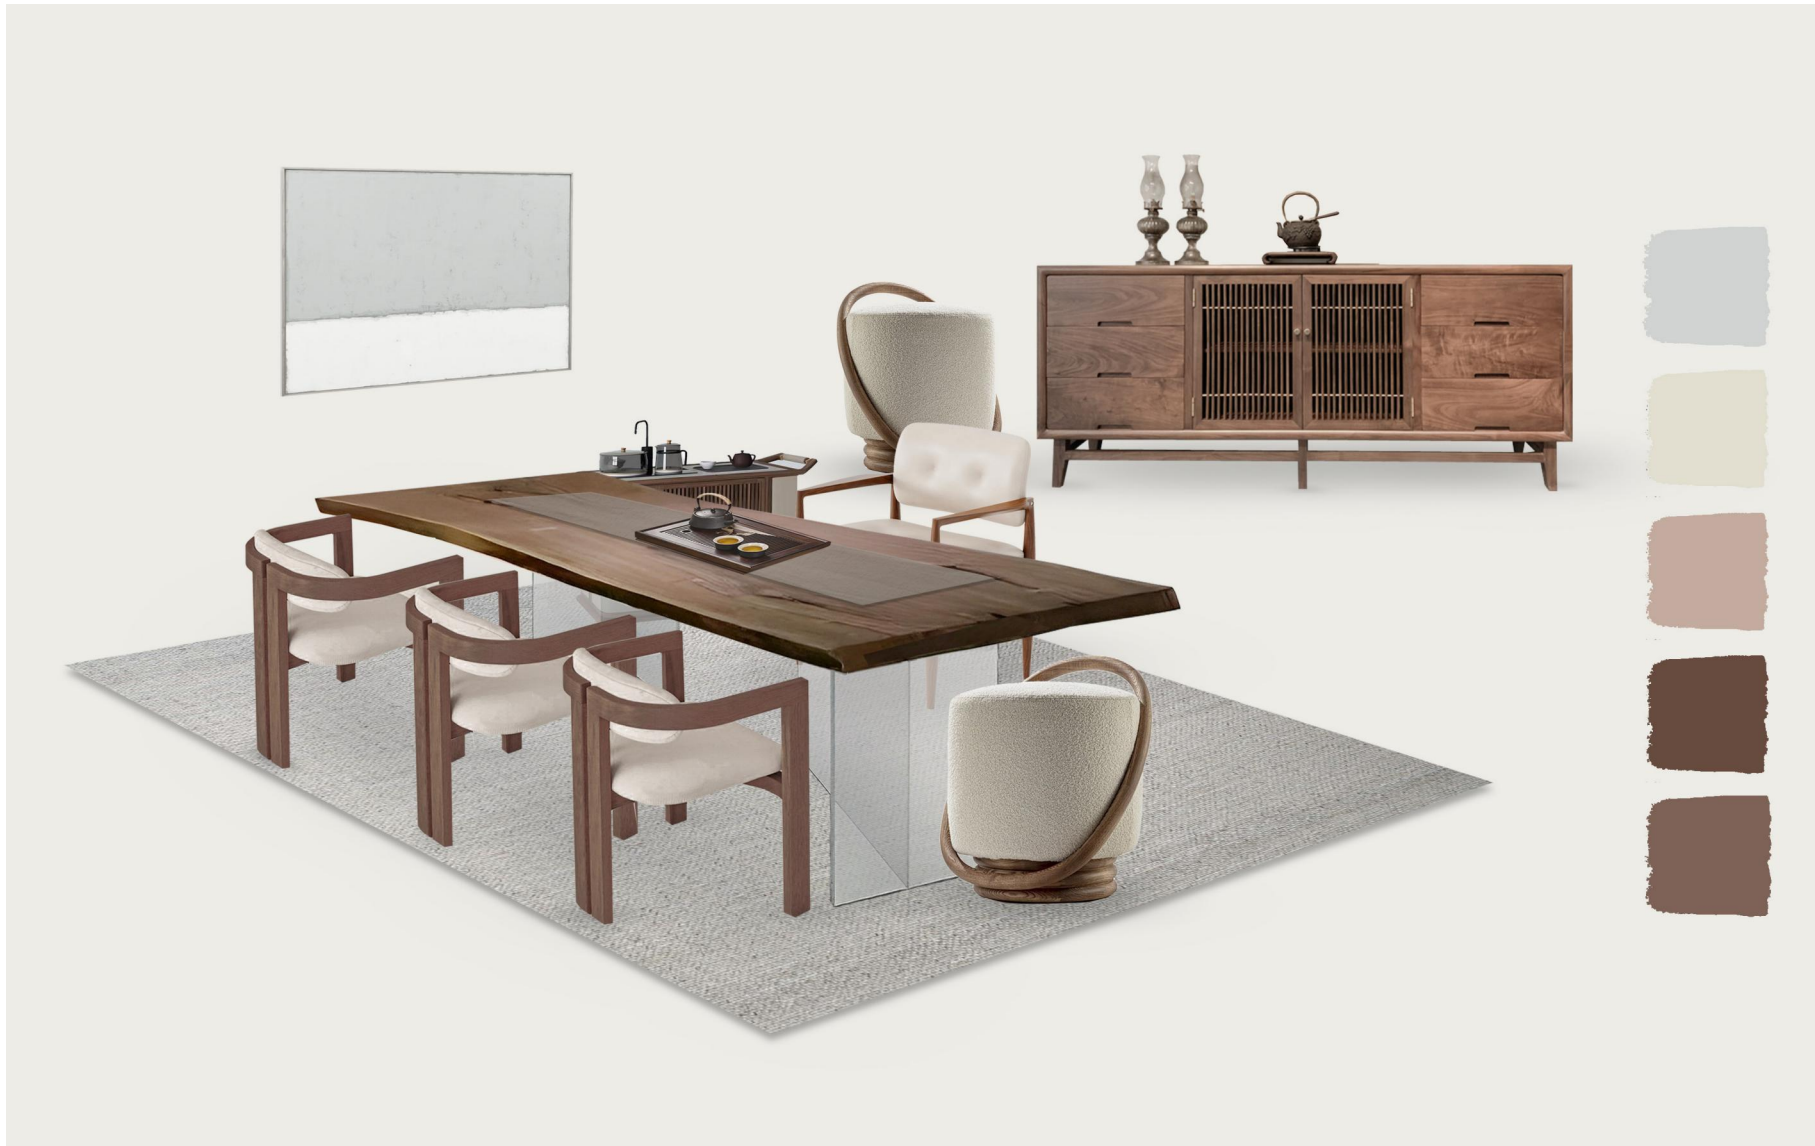

### **Theodore Buffet - Black**

**Size:** W1600 x D450 x H800 mm

*Lust worthy details have us completely enamoured with this stunning demi-lune design. Offering storage with style, our handsome Theodore buffet is the perfect addition to any modern dining, living room or entryway. Featuring a unique curved silhouette crafted from beautifully grained oak veneer which sits atop a clean-lined interlocking base and sleek brushed gold hardware, that adds a refined touch.*

**Material:** Timber frame, glass, engineered wood backing.

TEA ROOM