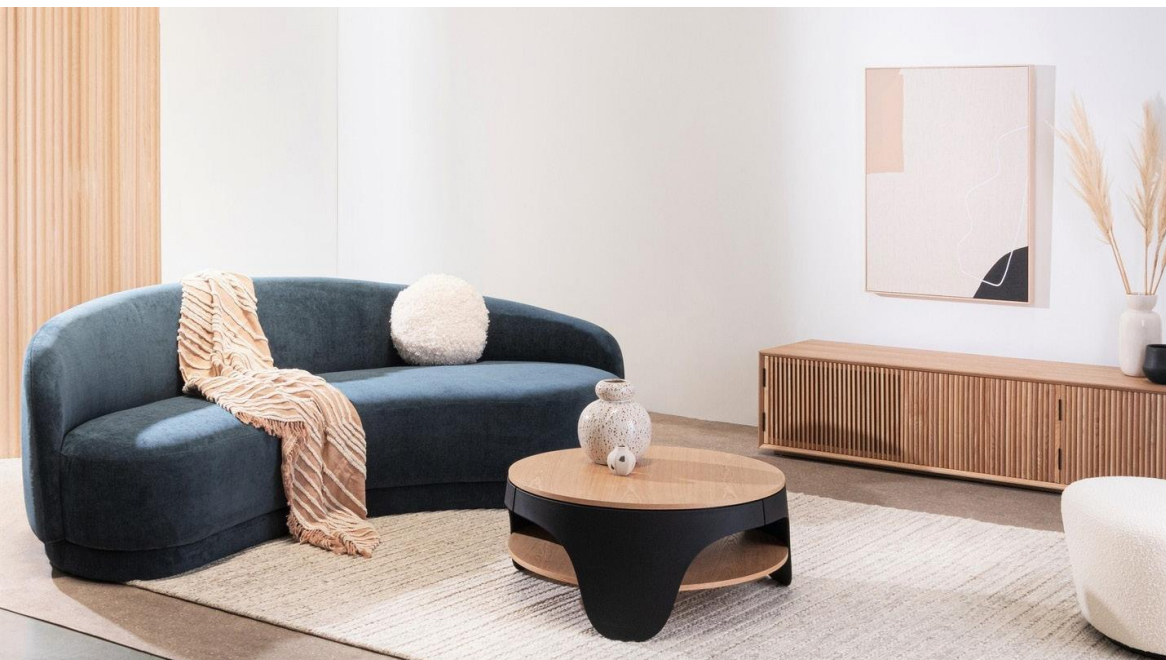

4 Seater Fabric Sofa - Dusty Blue

Size: W2570 x D1290 X 820 mm

*Frame and detailing in durable pinewood, plywood and MDF construction
Back and seat rest with premium foam padding
Dusty blue palette with slightly lighter seat*

Material: Frame in solid pinewood, plywood and MDF construction

ETA: In stock