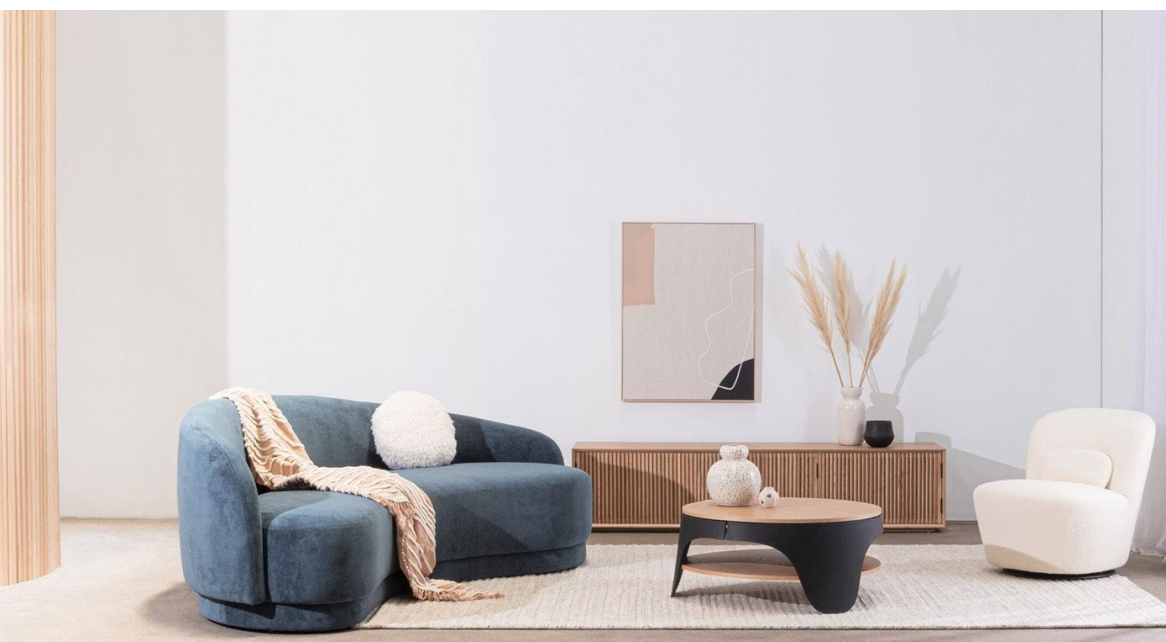

THE
LUXE
LIVING

GROWLAND

PRODUCT SELECTION

Where Beauty Meets Functions.

THE LUXE DESIGN CONCEPT

LOBBY1 VER.1

4 Seater Fabric Sofa - Dusty Blue

Size: W2570 x D1290 X 820 mm

*Frame and detailing in durable pinewood, plywood and MDF construction
Back and seat rest with premium foam padding
Dusty blue palette with slightly lighter seat*

Material: Frame in solid pinewood, plywood and MDF construction

ETA: In stock

**Globe Occasional Chair -
Toffee Velvet**

Size: W785 x D770 x H720 mm

Bold voluptuous shapes and eclectic hues come together to make the Kennedy Globe Occasional chair an audacious accent piece that cannot go overlooked. Boasting strong curved lines and luxurious velvet upholstery, the Kennedy's tactile details add a soft textural element to the ensemble and offering your living spaces a distinctively sophisticated touch.

Composition: 90% Cotton, 10% Polyester

ETA: In stock

Wave Ripple Coffee Table
Matt White Marble - Putty

Size: W900 x D900 x H355 mm

An organic rippled pillar base sets the timber veneer Artie Wave coffee table apart from the rest. Its round shape fits in any living area whilst adding a modern abstract dimension.