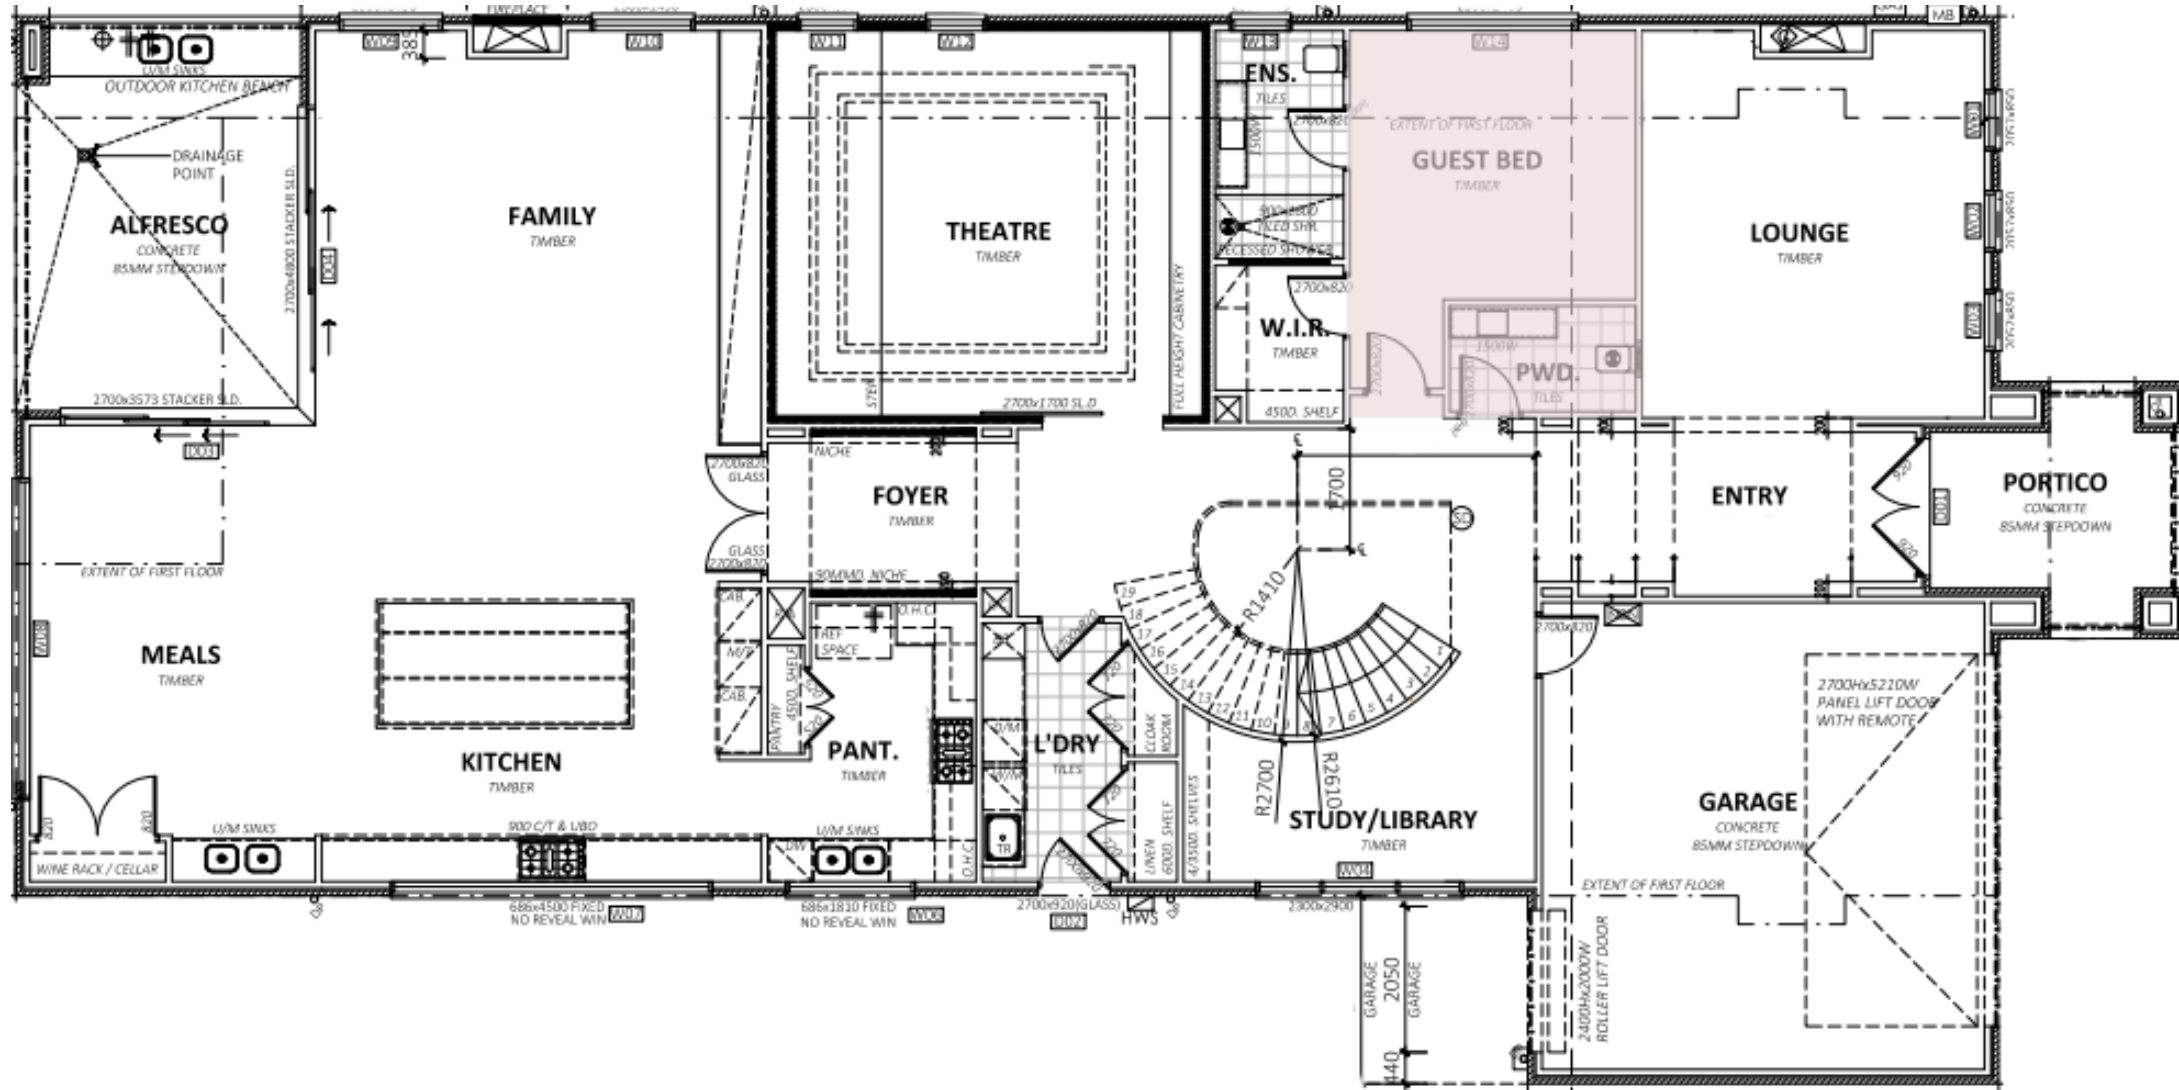

THE
LUXE
—
LIVING

Design Proposal
Preliminary Selection

3 Sanday St, Glen Waverley

3 Sanday Rd, Glen Waverley
HALL/STAIRCASE

Formal Lounge 前厅

3 Sunday Rd, Glen Waverley
FORMAL LOUNGE

Guest Bedroom 客卧

3 Sanday Rd, Glen Waverley
GUEST BEDROOM

Theatre 影音室

PRELIMINARY SELECTIONS
THEATRE

Family 起居室

PRELIMINARY SELECTIONS
FAMILY ROOM

PRELIMINARY SELECTIONS
DINING

Master Bedroom 主臥

PRELIMINARY SELECTIONS
MAIN BEDROOM

Master Bedroom Retreat 主卧休息厅

PRELIMINARY SELECTIONS
MASTER RETREAT

Bedroom 2 卧室 2

PRELIMINARY SELECTIONS
BEDROOM 2

Bedroom 3 卧室 3

PRELIMINARY SELECTIONS
BEDROOM 3

Bedroom 5 卧室 5

PRELIMINARY SELECTIONS
BEDROOM 5

Bedroom Gym 卧室原本为健身房