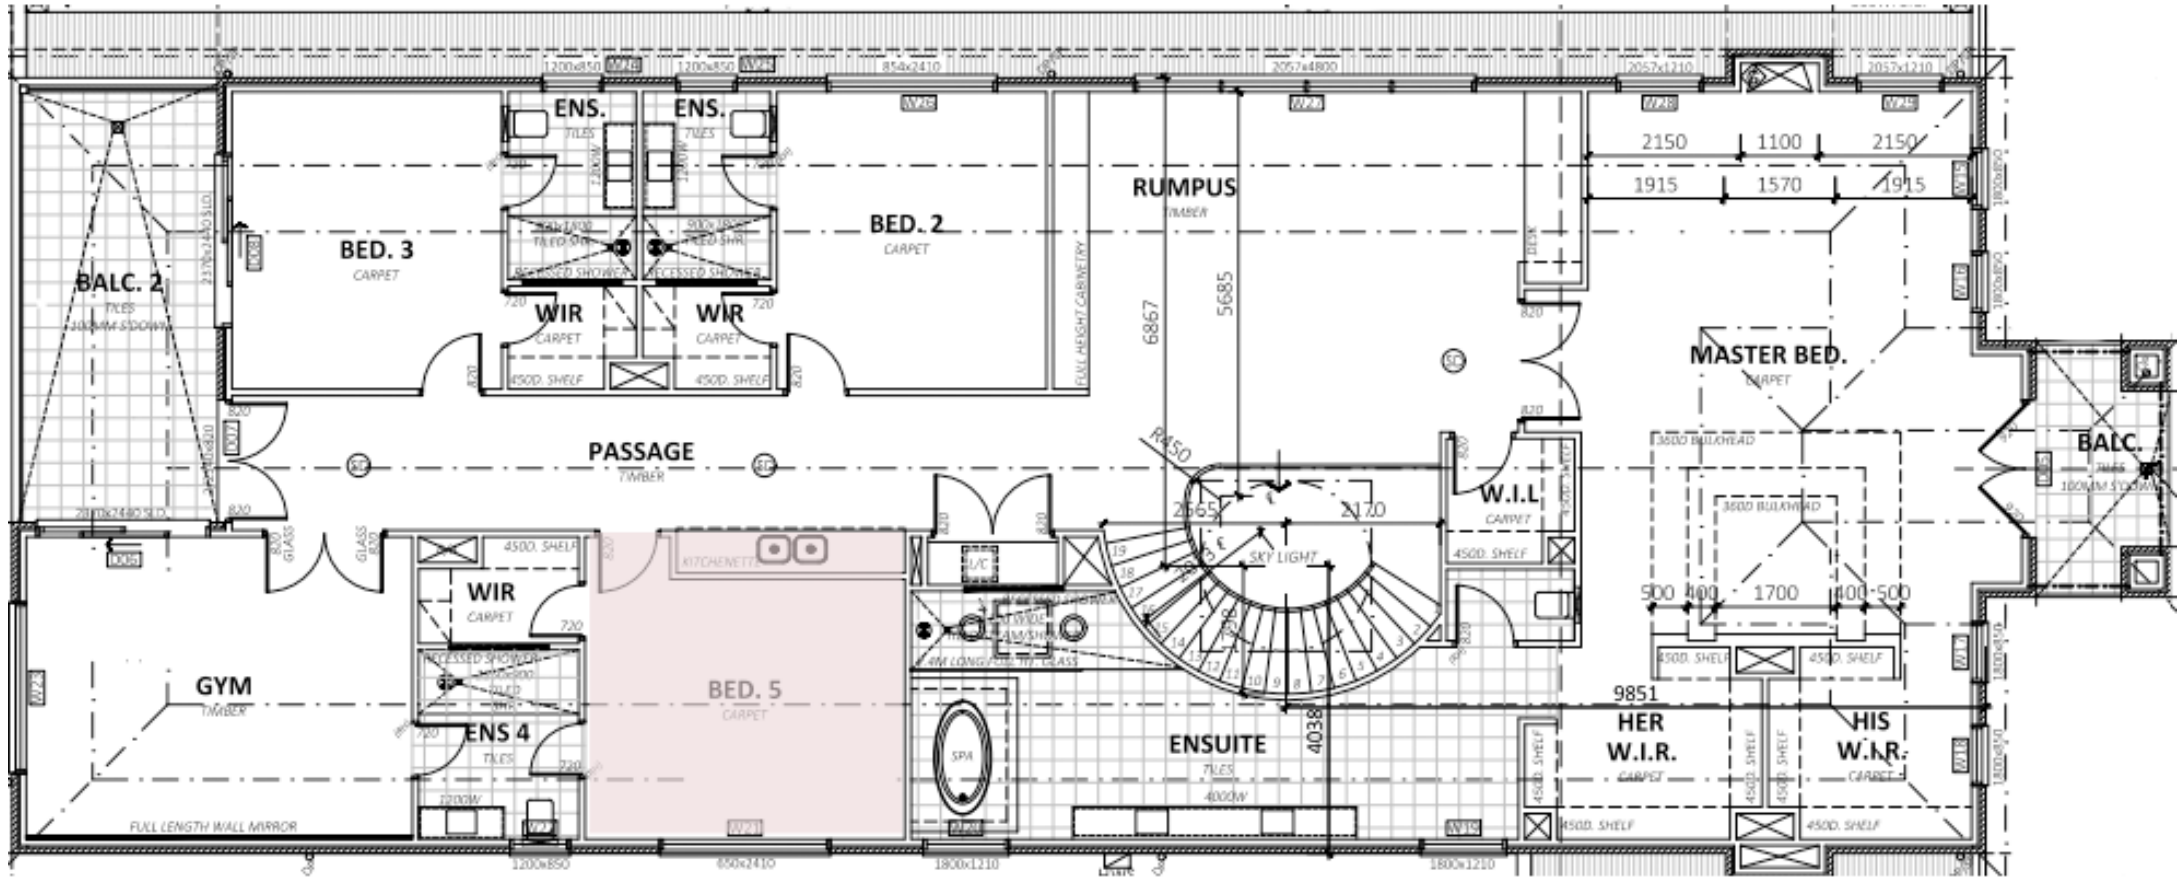

THE
LUXE
—
LIVING

Design Proposal
Preliminary Selection

3 Sanday St, Glen Waverley

3 Sanday Rd, Glen Waverley
HALL/STAIRCASE

Formal Lounge 前厅

3 Sunday Rd, Glen Waverley
FORMAL LOUNGE

Guest Bedroom 客卧

3 Sanday Rd, Glen Waverley
GUEST BEDROOM

Theatre 影音室

PRELIMINARY SELECTIONS
THEATRE

Family 起居室

PRELIMINARY SELECTIONS
FAMILY ROOM

PRELIMINARY SELECTIONS
DINING

Master Bedroom 主臥

PRELIMINARY SELECTIONS
MAIN BEDROOM

Master Bedroom Retreat 主卧休息厅

PRELIMINARY SELECTIONS
MASTER RETREAT

Bedroom 2 卧室 2

PRELIMINARY SELECTIONS
BEDROOM 2

Bedroom 3 卧室 3

PRELIMINARY SELECTIONS
BEDROOM 3

Bedroom 5 卧室 5

PRELIMINARY SELECTIONS
BEDROOM 5

Bedroom Gym 卧室原本为健身房

PRELIMINARY SELECTIONS
BEDROOM 4