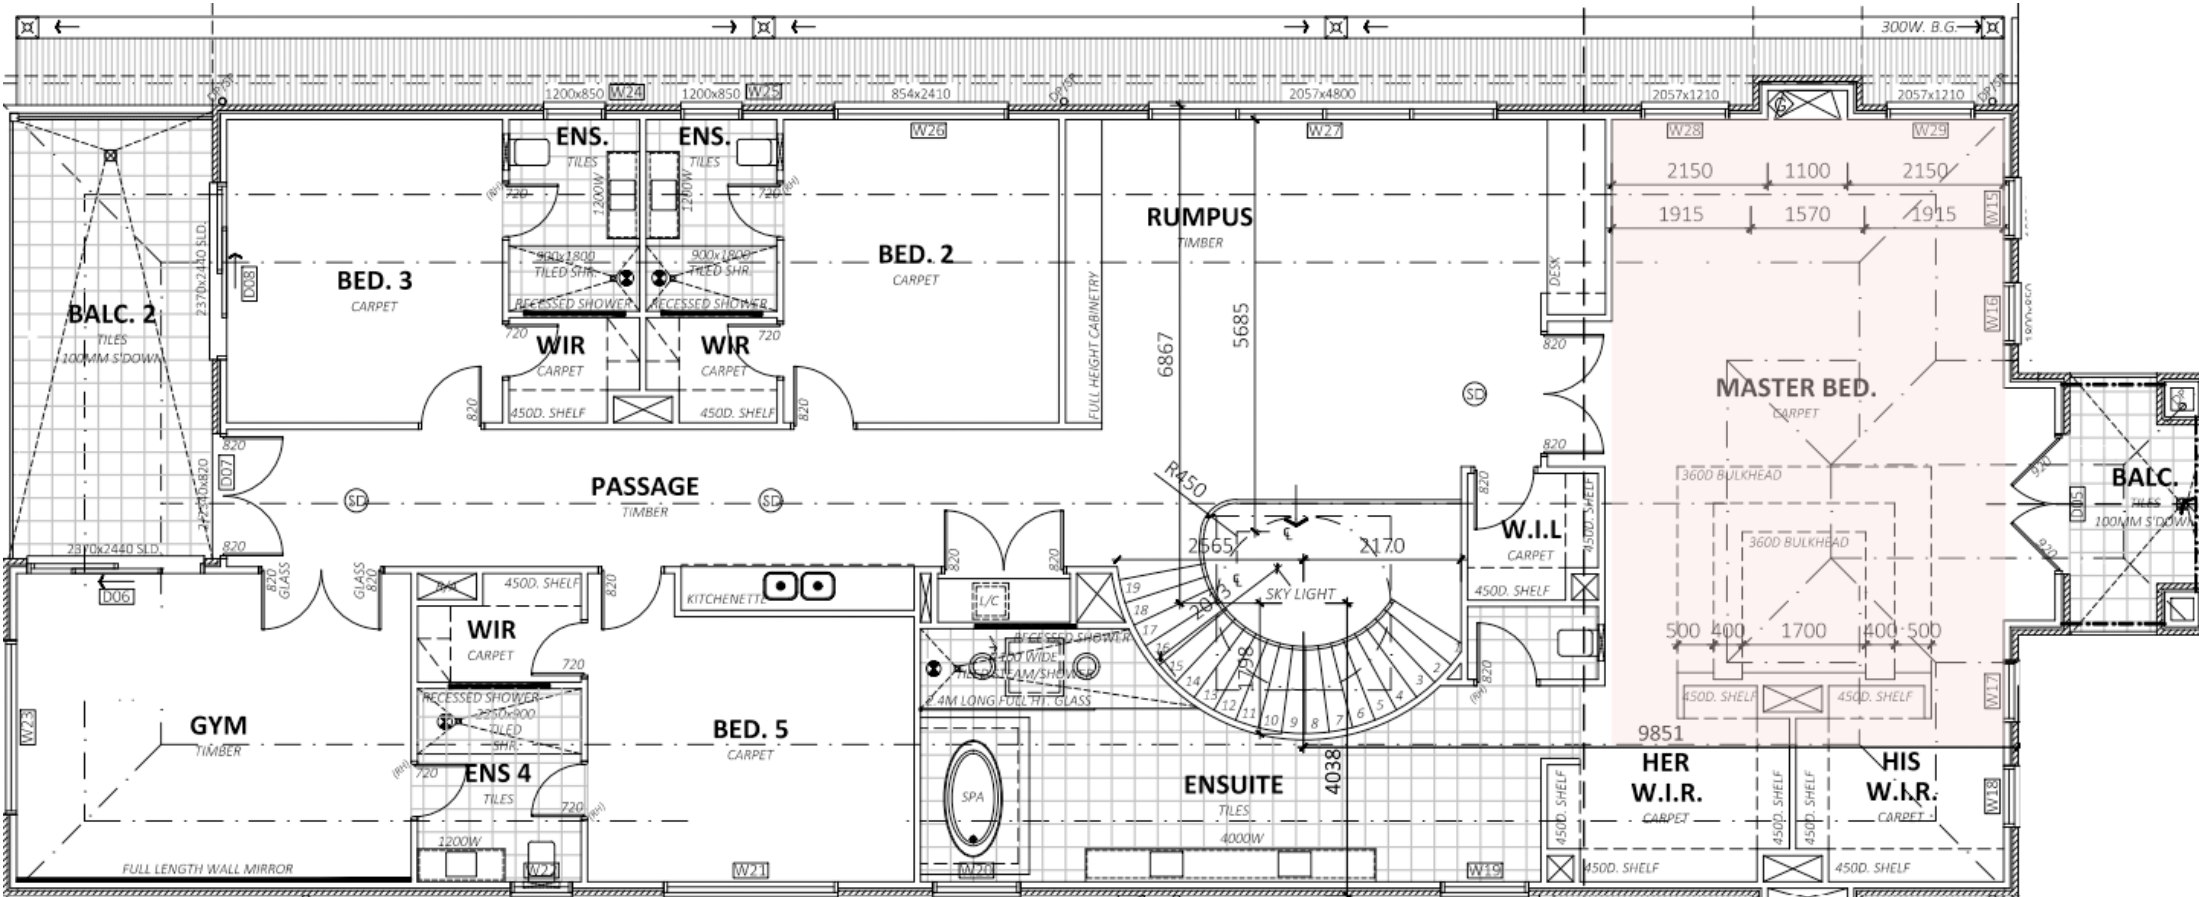

THE
LUXE
—
LIVING

Design Proposal
Preliminary Selection

3 Sanday St, Glen Waverley

3 Sanday Rd, Glen Waverley
HALL/STAIRCASE

Formal Lounge 前厅

3 Sunday Rd, Glen Waverley
FORMAL LOUNGE

Guest Bedroom 客卧

3 Sanday Rd, Glen Waverley
GUEST BEDROOM

Theatre 影音室

PRELIMINARY SELECTIONS
THEATRE

Family 起居室

PRELIMINARY SELECTIONS
FAMILY ROOM

PRELIMINARY SELECTIONS
DINING

Master Bedroom 主臥

PRELIMINARY SELECTIONS
MAIN BEDROOM

Master Bedroom Retreat 主卧休息厅

PRELIMINARY SELECTIONS
MASTER RETREAT

Bedroom 2 卧室 2

PRELIMINARY SELECTIONS
BEDROOM 2

Bedroom 3 卧室 3

PRELIMINARY SELECTIONS
BEDROOM 3

Bedroom 5 卧室 5

PRELIMINARY SELECTIONS
BEDROOM 5

Bedroom Gym 卧室原本为健身房