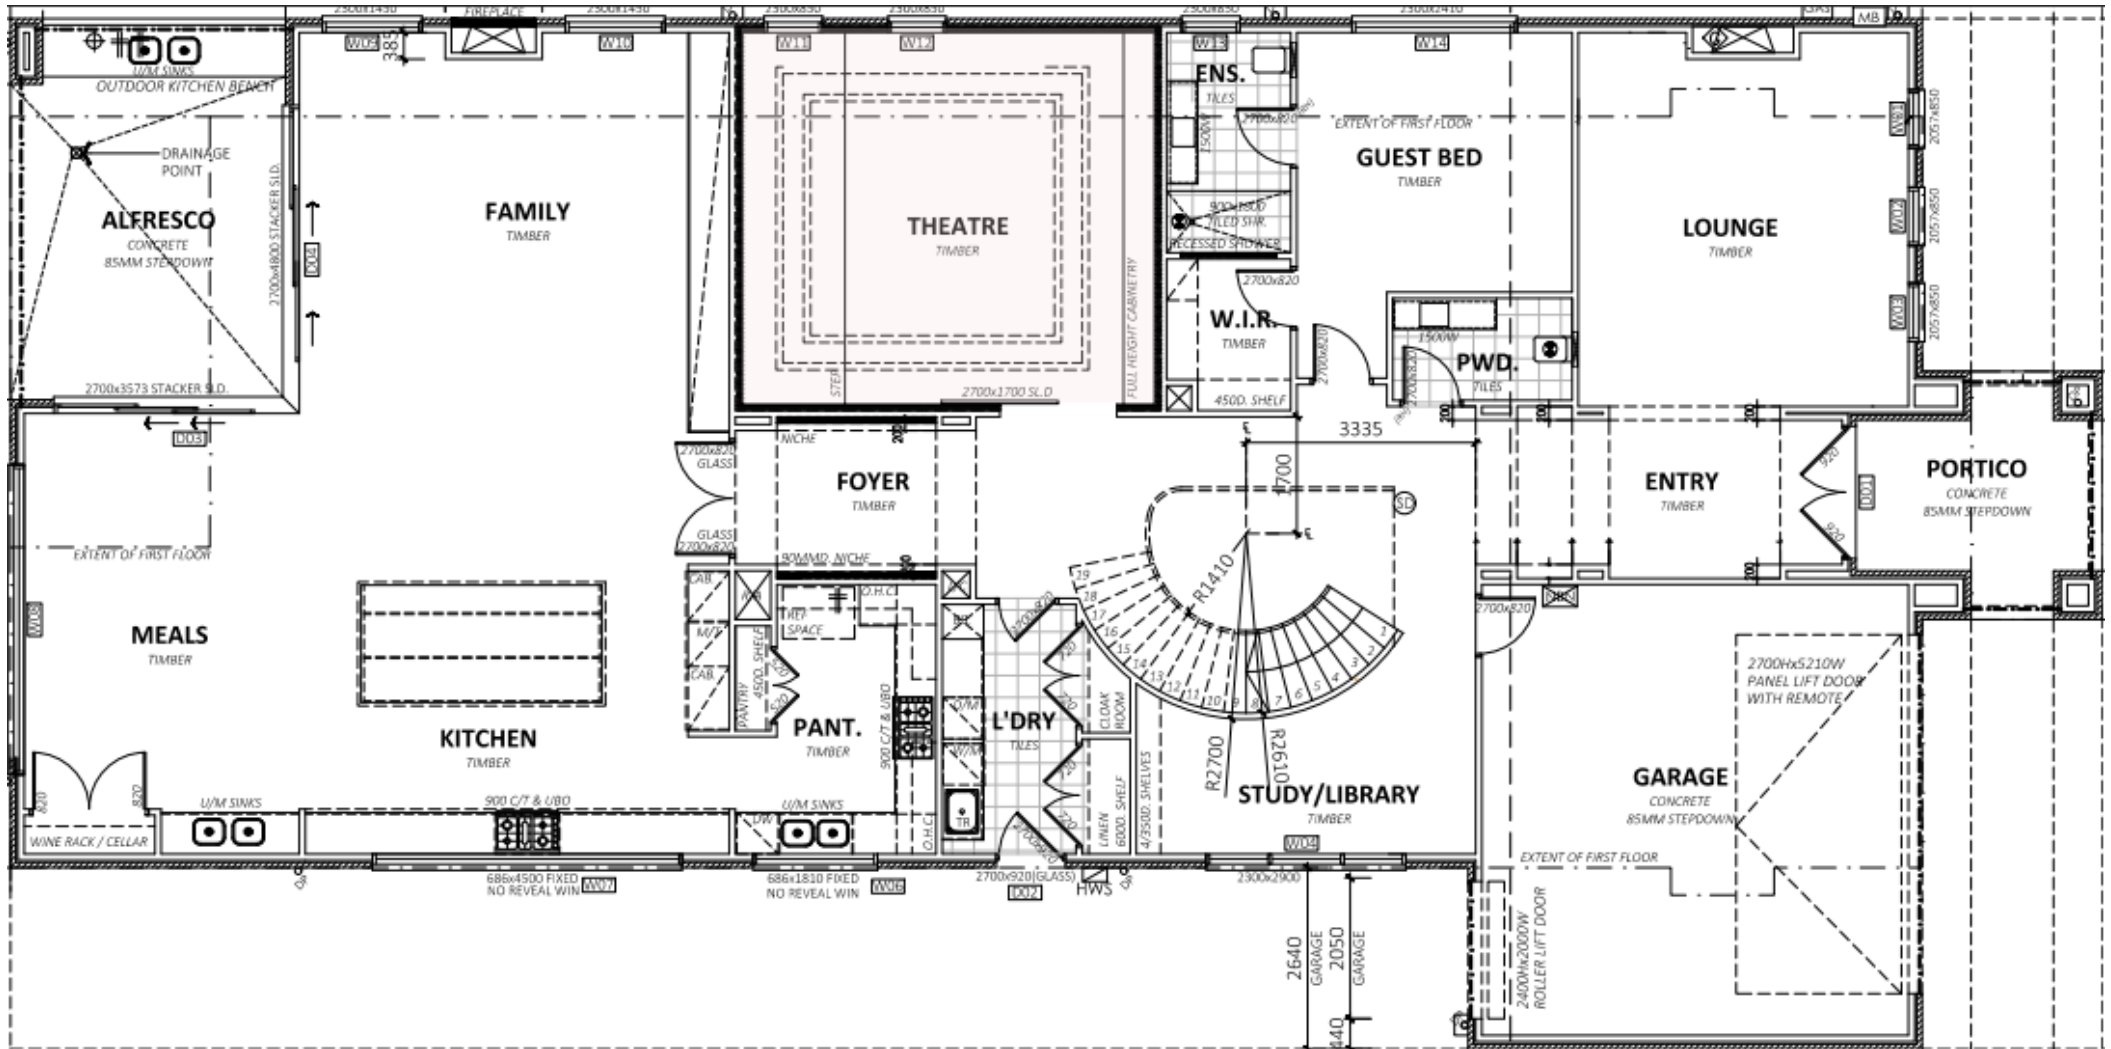

THE
LUXE
—
LIVING

Design Proposal
Preliminary Selection

3 Sanday St, Glen Waverley

3 Sanday Rd, Glen Waverley
HALL/STAIRCASE

Formal Lounge 前厅

3 Sunday Rd, Glen Waverley
FORMAL LOUNGE

Guest Bedroom 客卧

3 Sanday Rd, Glen Waverley
GUEST BEDROOM

Theatre 影音室

PRELIMINARY SELECTIONS
THEATRE

Family 起居室

PRELIMINARY SELECTIONS
FAMILY ROOM

PRELIMINARY SELECTIONS
DINING

Master Bedroom 主臥

PRELIMINARY SELECTIONS
MAIN BEDROOM

Master Bedroom Retreat 主卧休息厅

PRELIMINARY SELECTIONS
MASTER RETREAT

Bedroom 2 卧室 2

PRELIMINARY SELECTIONS
BEDROOM 2

Bedroom 3 卧室 3

PRELIMINARY SELECTIONS
BEDROOM 3

Bedroom 5 卧室 5

PRELIMINARY SELECTIONS
BEDROOM 5

Bedroom Gym 卧室原本为健身房

PRELIMINARY SELECTIONS
BEDROOM 4