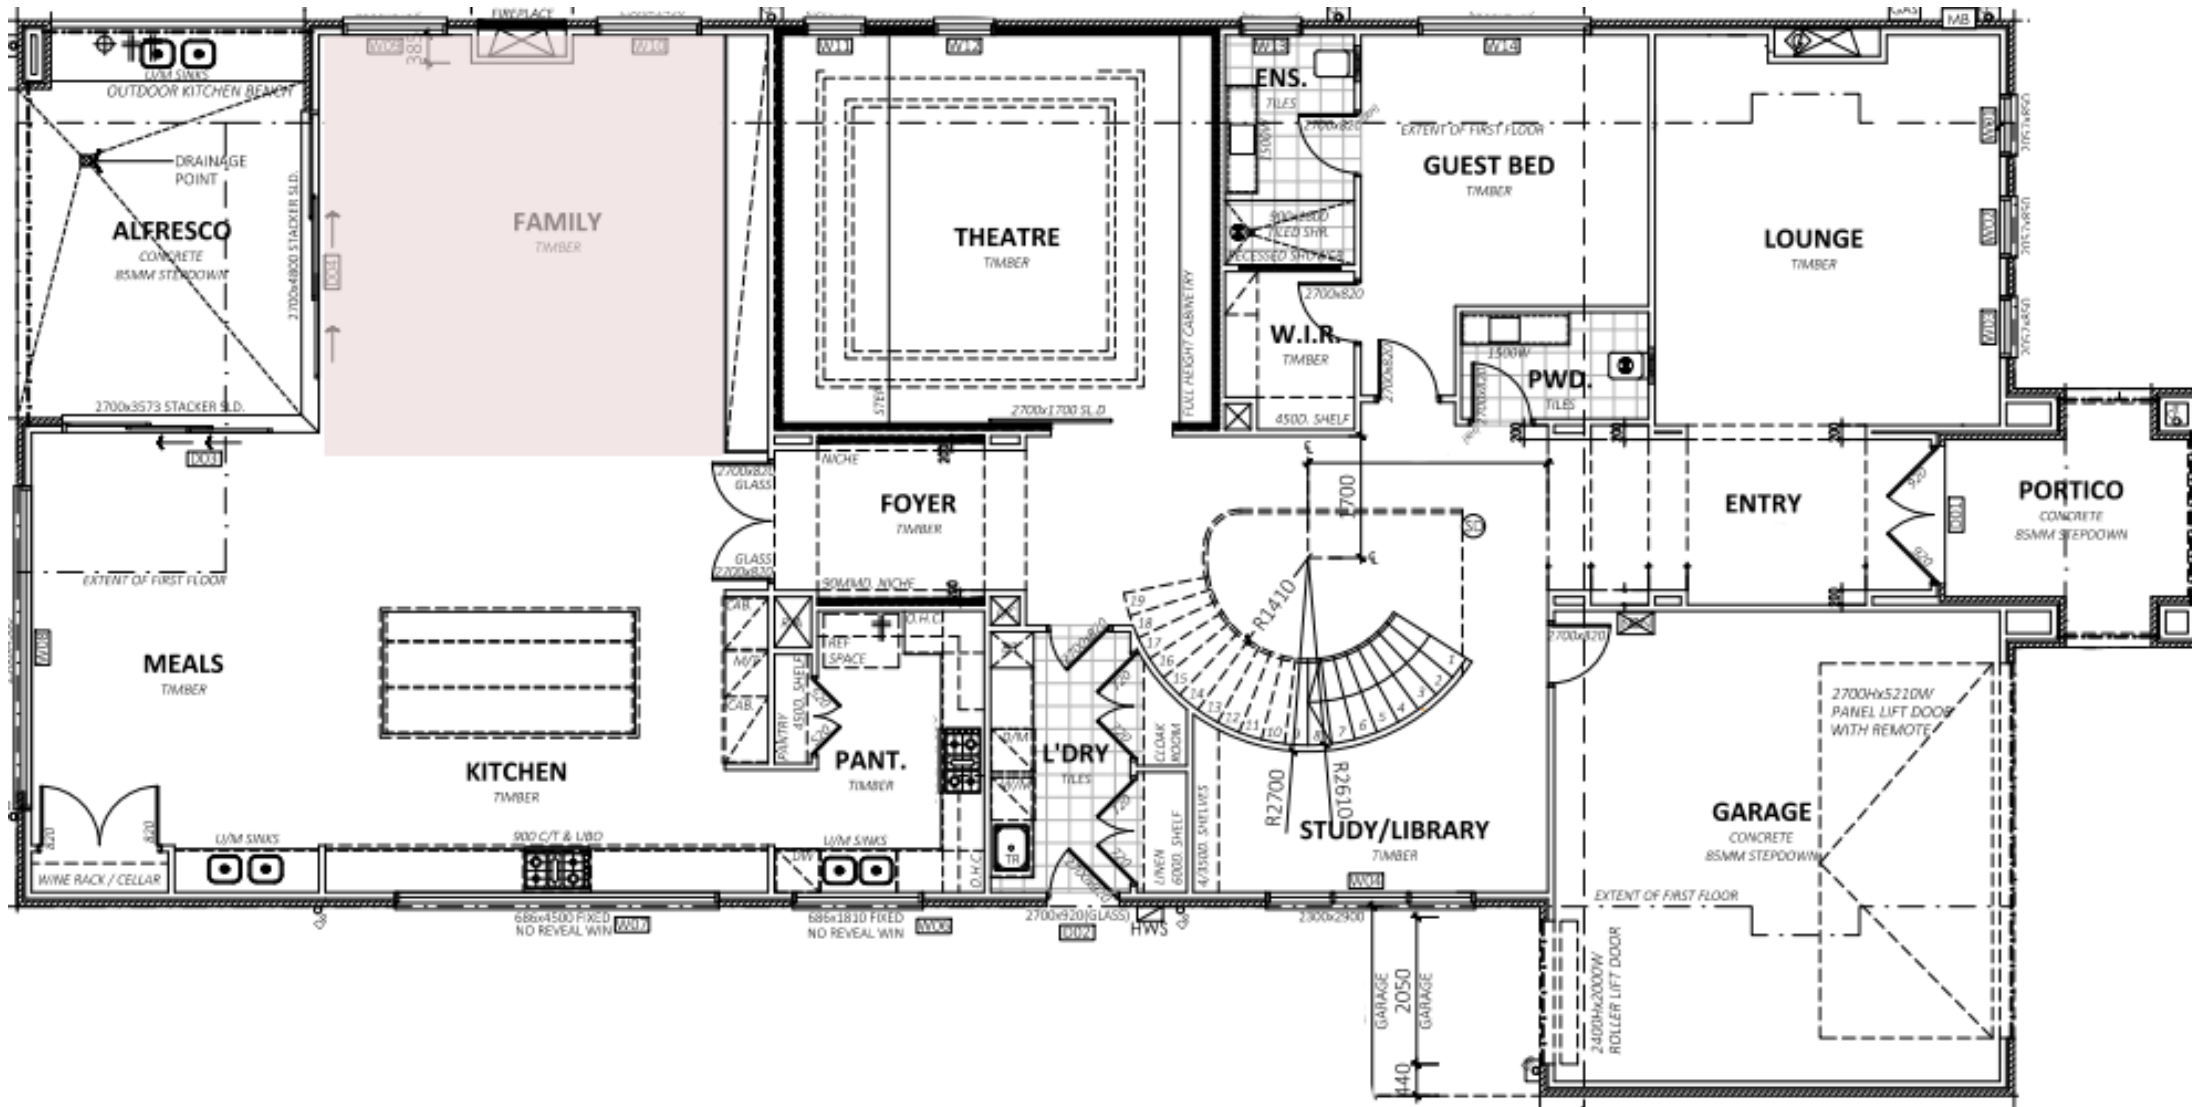

THE
LUXE
—
LIVING

Design Proposal
Preliminary Selection

3 Sanday St, Glen Waverley

3 Sanday Rd, Glen Waverley
HALL/STAIRCASE

Formal Lounge 前厅

3 Sunday Rd, Glen Waverley
FORMAL LOUNGE

Guest Bedroom 客卧

3 Sanday Rd, Glen Waverley
GUEST BEDROOM

Theatre 影音室

PRELIMINARY SELECTIONS
THEATRE

Family 起居室

PRELIMINARY SELECTIONS
FAMILY ROOM

PRELIMINARY SELECTIONS
DINING

Master Bedroom 主臥

PRELIMINARY SELECTIONS
MAIN BEDROOM

Master Bedroom Retreat 主卧休息厅

PRELIMINARY SELECTIONS
MASTER RETREAT

Bedroom 2 卧室 2

PRELIMINARY SELECTIONS
BEDROOM 2

Bedroom 3 卧室 3

PRELIMINARY SELECTIONS
BEDROOM 3

Bedroom 5 卧室 5

PRELIMINARY SELECTIONS
BEDROOM 5

Bedroom Gym 卧室原本为健身房