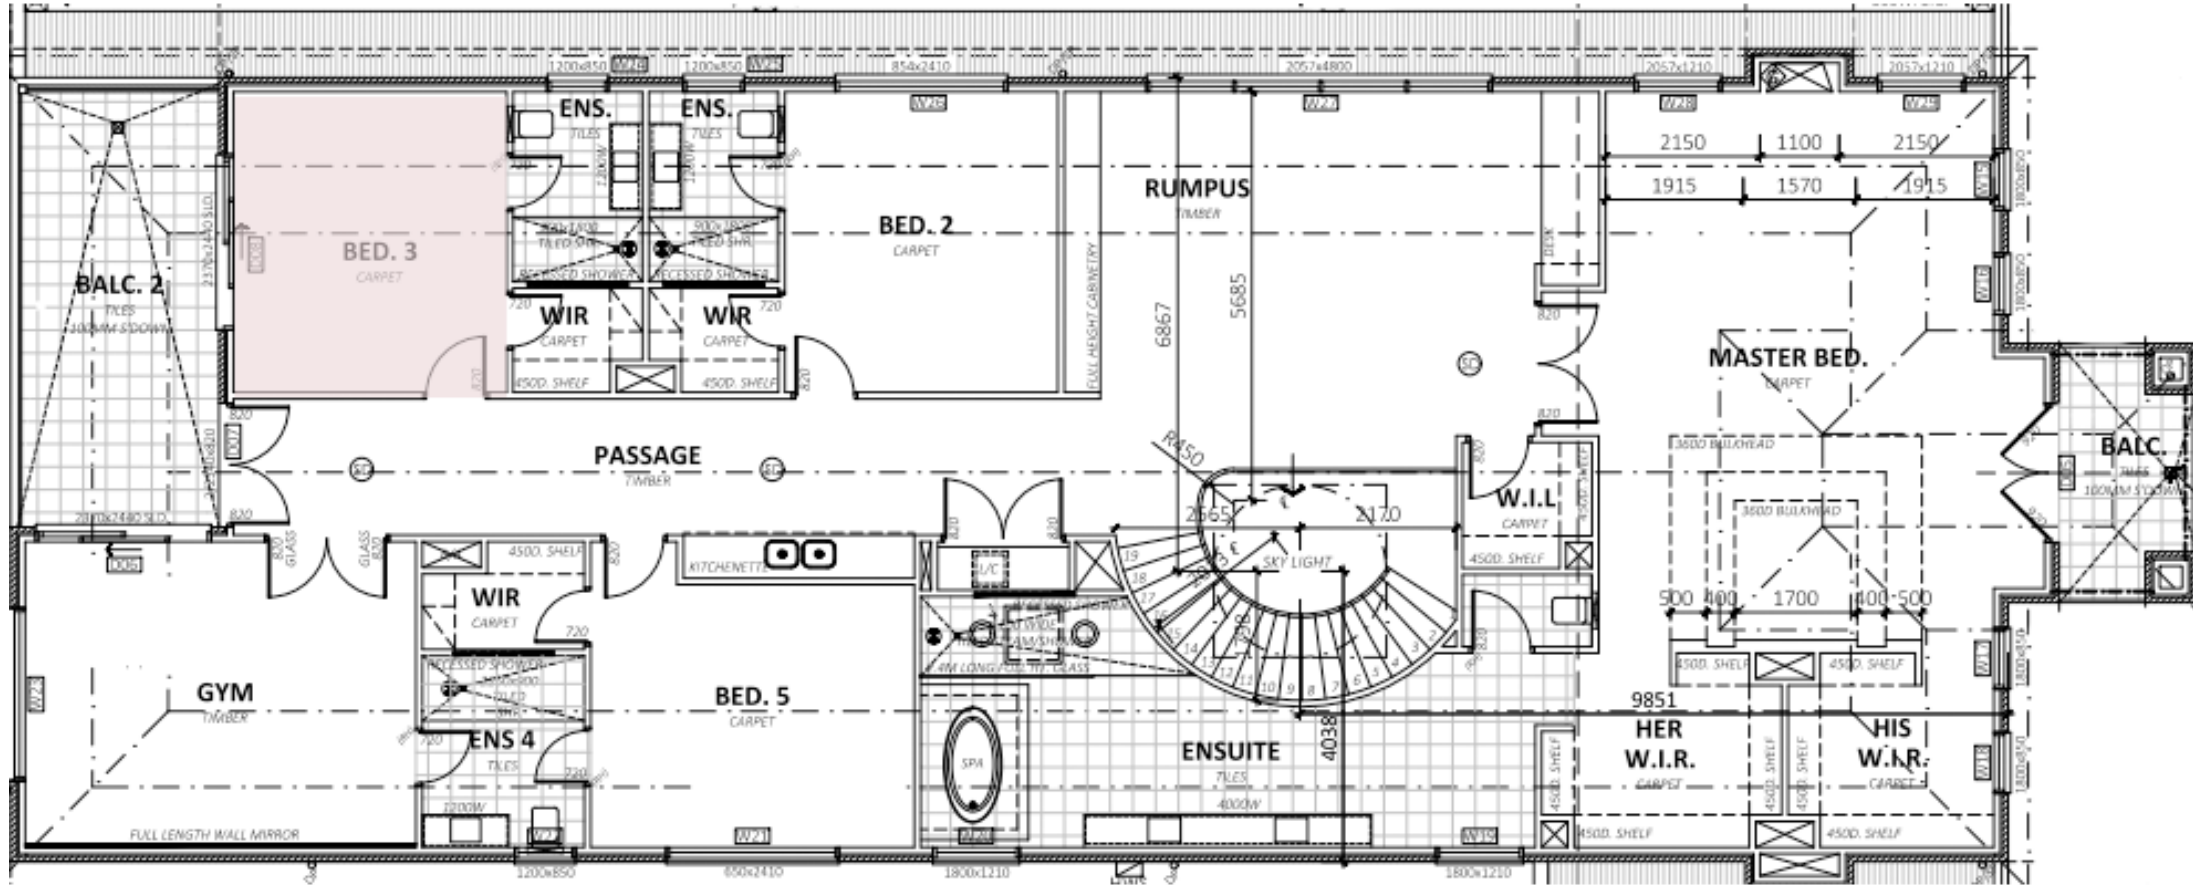

THE
LUXE
—
LIVING

Design Proposal
Preliminary Selection

3 Sanday St, Glen Waverley

3 Sanday Rd, Glen Waverley
HALL/STAIRCASE

Formal Lounge 前厅

3 Sunday Rd, Glen Waverley
FORMAL LOUNGE

Guest Bedroom 客卧

3 Sanday Rd, Glen Waverley
GUEST BEDROOM

Theatre 影音室

PRELIMINARY SELECTIONS
THEATRE

Family 起居室

PRELIMINARY SELECTIONS
FAMILY ROOM

PRELIMINARY SELECTIONS
DINING

Master Bedroom 主臥

PRELIMINARY SELECTIONS
MAIN BEDROOM

Master Bedroom Retreat 主卧休息厅

PRELIMINARY SELECTIONS
MASTER RETREAT

Bedroom 2 卧室 2

PRELIMINARY SELECTIONS
BEDROOM 2

Bedroom 3 卧室 3

PRELIMINARY SELECTIONS
BEDROOM 3

Bedroom 5 卧室 5

PRELIMINARY SELECTIONS
BEDROOM 5

Bedroom Gym 卧室原本为健身房

PRELIMINARY SELECTIONS
BEDROOM 4