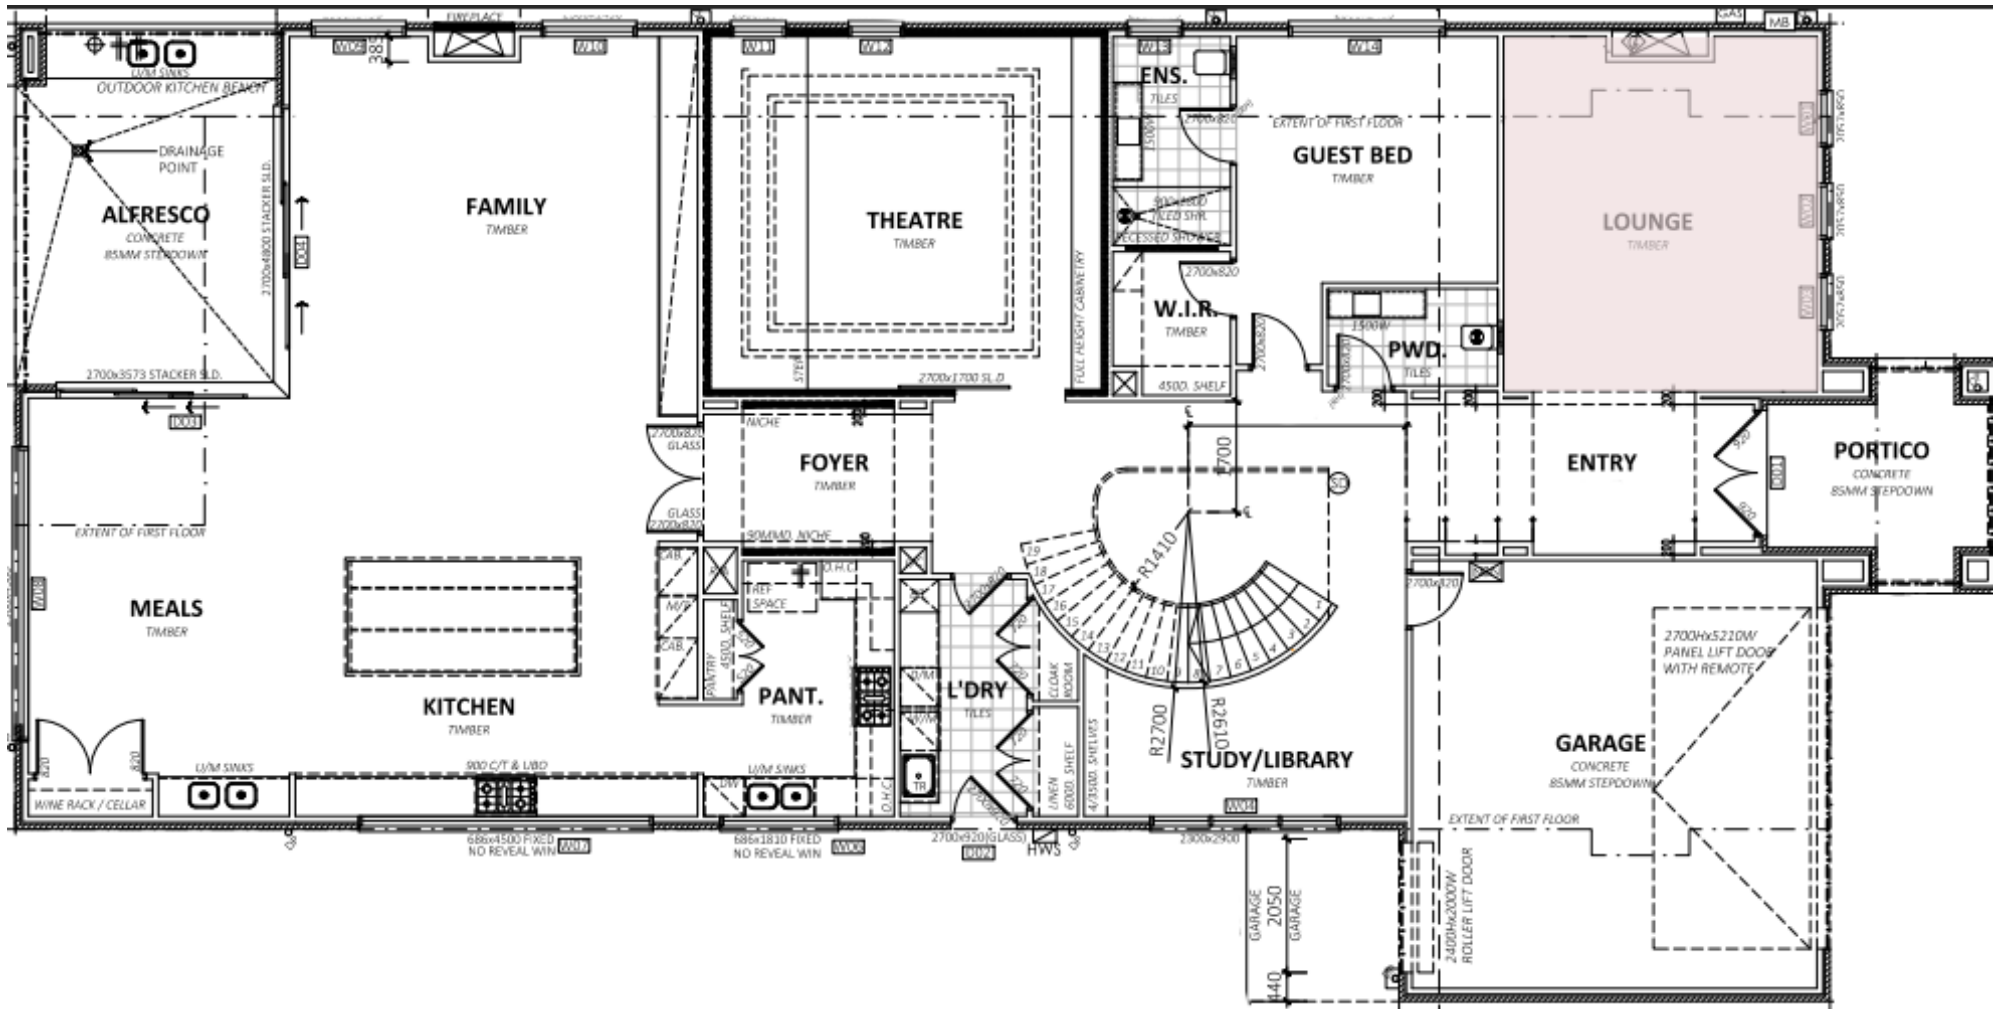

THE
LUXE
—
LIVING

Design Proposal
Preliminary Selection

3 Sanday St, Glen Waverley

3 Sanday Rd, Glen Waverley
HALL/STAIRCASE

Formal Lounge 前厅

3 Sunday Rd, Glen Waverley
FORMAL LOUNGE

Guest Bedroom 客卧

3 Sanday Rd, Glen Waverley
GUEST BEDROOM

Theatre 影音室

PRELIMINARY SELECTIONS
THEATRE

Family 起居室

PRELIMINARY SELECTIONS
FAMILY ROOM

PRELIMINARY SELECTIONS
DINING

Master Bedroom 主臥

PRELIMINARY SELECTIONS
MAIN BEDROOM

Master Bedroom Retreat 主卧休息厅

PRELIMINARY SELECTIONS
MASTER RETREAT

Bedroom 2 卧室 2

PRELIMINARY SELECTIONS
BEDROOM 2

Bedroom 3 卧室 3

PRELIMINARY SELECTIONS
BEDROOM 3

Bedroom 5 卧室 5

PRELIMINARY SELECTIONS
BEDROOM 5

Bedroom Gym 卧室原本为健身房

PRELIMINARY SELECTIONS
BEDROOM 4