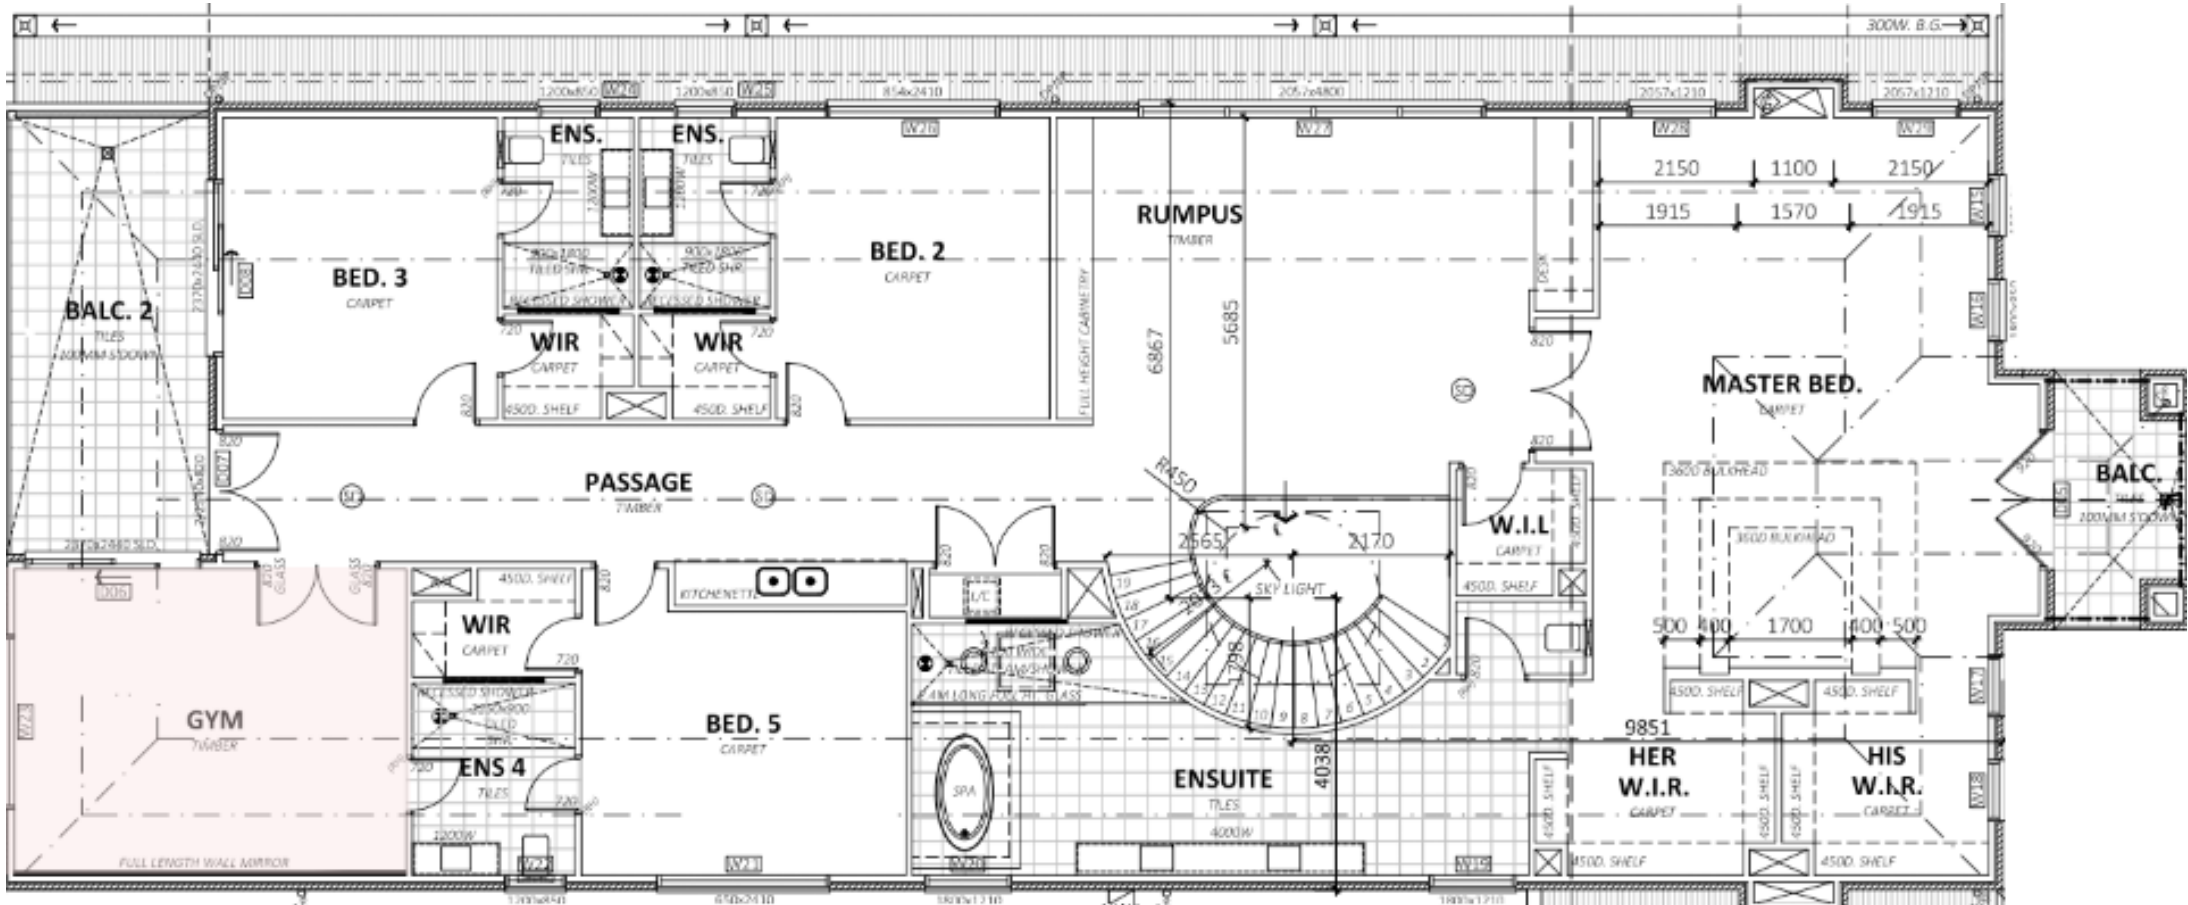

THE
LUXE
—
LIVING

Design Proposal
Preliminary Selection

3 Sanday St, Glen Waverley

3 Sanday Rd, Glen Waverley
HALL/STAIRCASE

Formal Lounge 前厅

3 Sunday Rd, Glen Waverley
FORMAL LOUNGE

Guest Bedroom 客卧

3 Sanday Rd, Glen Waverley
GUEST BEDROOM

Theatre 影音室

PRELIMINARY SELECTIONS
THEATRE

Family 起居室

PRELIMINARY SELECTIONS
FAMILY ROOM

PRELIMINARY SELECTIONS
DINING

Master Bedroom 主臥

PRELIMINARY SELECTIONS
MAIN BEDROOM

Master Bedroom Retreat 主卧休息厅

PRELIMINARY SELECTIONS
MASTER RETREAT

Bedroom 2 卧室 2

PRELIMINARY SELECTIONS
BEDROOM 2

Bedroom 3 卧室 3

PRELIMINARY SELECTIONS
BEDROOM 3

Bedroom 5 卧室 5

PRELIMINARY SELECTIONS
BEDROOM 5

Bedroom Gym 卧室原本为健身房

PRELIMINARY SELECTIONS
BEDROOM 4