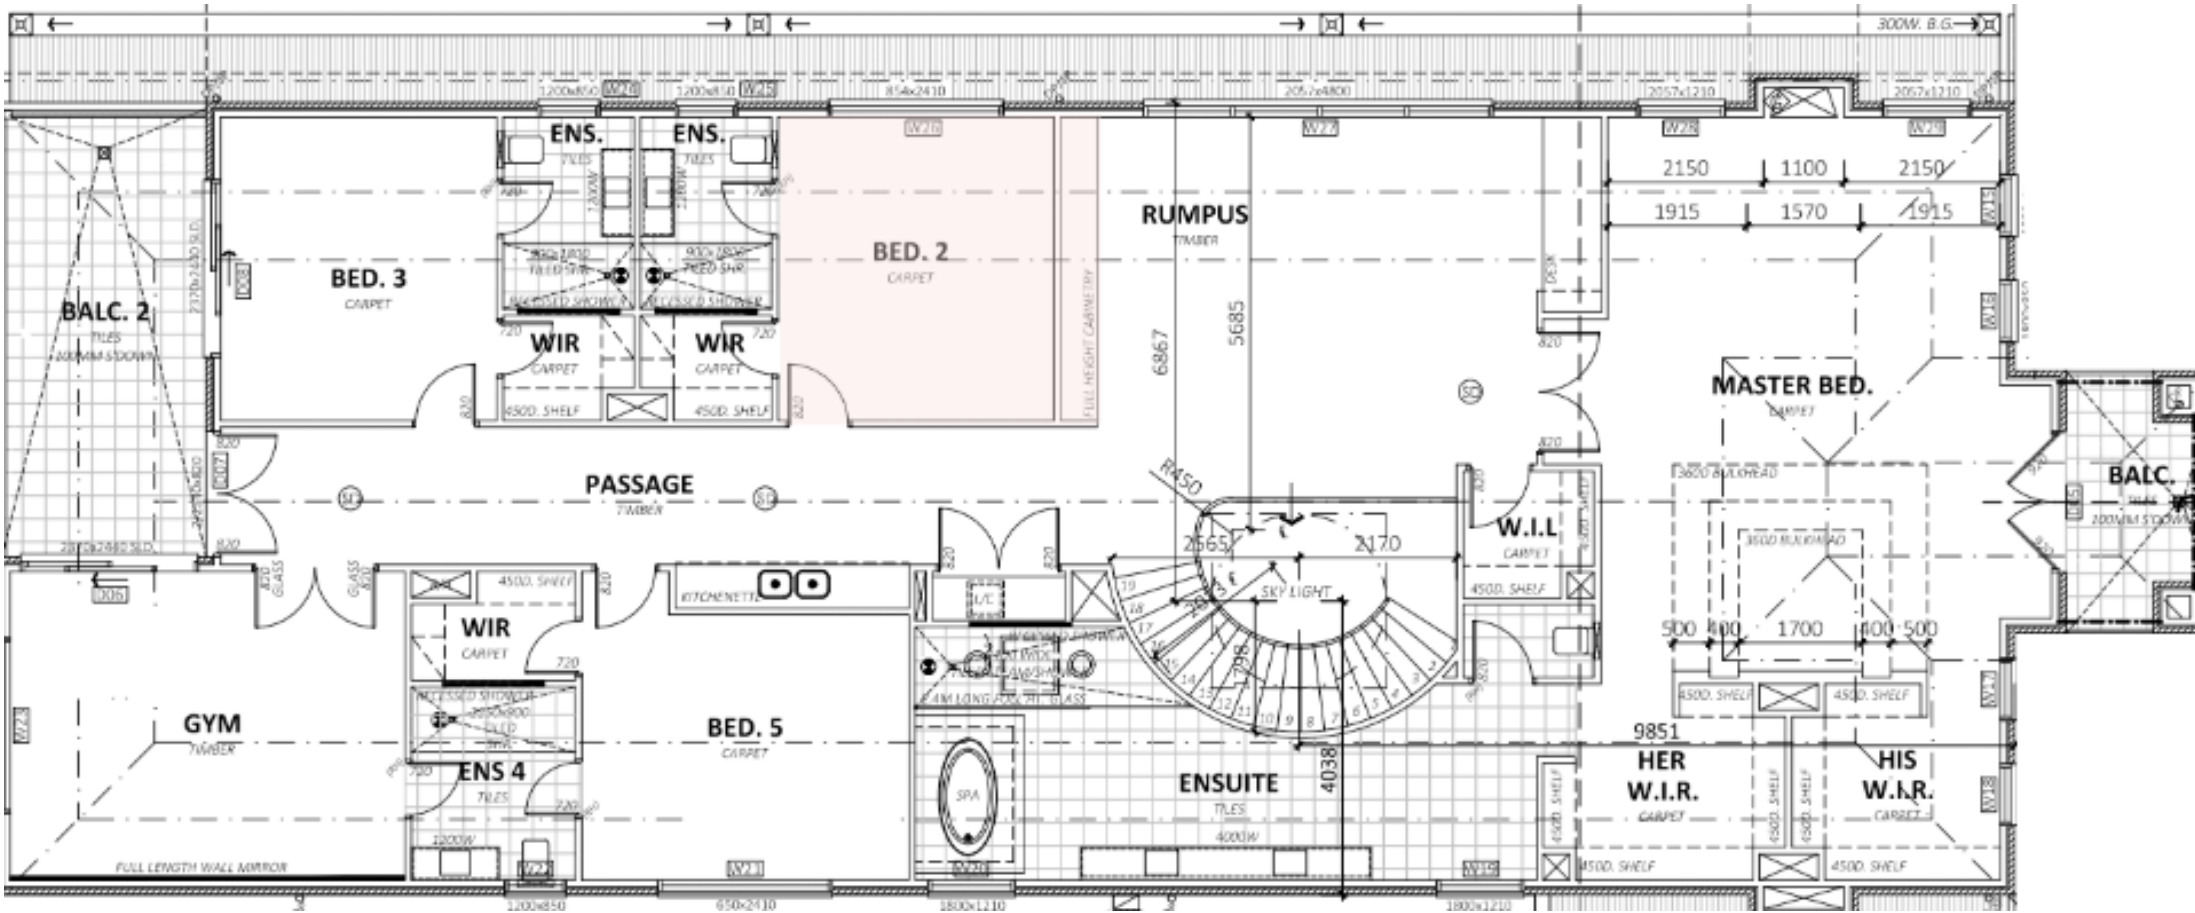

THE
LUXE
—
LIVING

Design Proposal
Preliminary Selection

3 Sanday St, Glen Waverley

3 Sanday Rd, Glen Waverley
HALL/STAIRCASE

Formal Lounge 前厅

3 Sunday Rd, Glen Waverley
FORMAL LOUNGE

Guest Bedroom 客卧

3 Sanday Rd, Glen Waverley
GUEST BEDROOM

Theatre 影音室

PRELIMINARY SELECTIONS
THEATRE

Family 起居室

PRELIMINARY SELECTIONS
FAMILY ROOM

PRELIMINARY SELECTIONS
DINING

Master Bedroom 主臥

PRELIMINARY SELECTIONS
MAIN BEDROOM

Master Bedroom Retreat 主卧休息厅

PRELIMINARY SELECTIONS
MASTER RETREAT

Bedroom 2 卧室 2

PRELIMINARY SELECTIONS
BEDROOM 2

Bedroom 3 卧室 3

PRELIMINARY SELECTIONS
BEDROOM 3

Bedroom 5 卧室 5

PRELIMINARY SELECTIONS
BEDROOM 5

Bedroom Gym 卧室原本为健身房